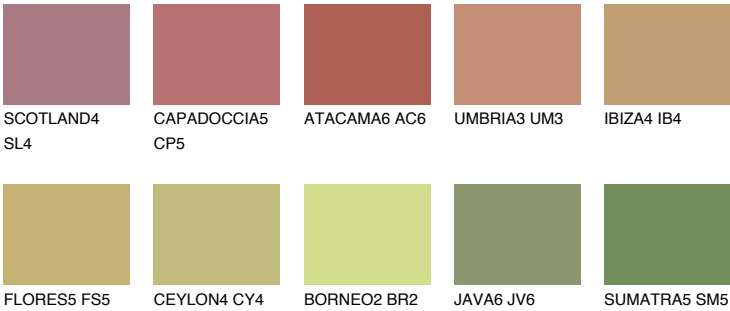

ANDALUSIA6 AD6

39% **TSR** 39%

Matching colours

COLOURS

INTENSE

For more information on plasters and paints, go to www.ceresit.ee

*The presented colours refer to plasters and paints offered by Ceresit. Due to the use of digital techniques, the presented colours might not represent the original ones, thus they cannot be considered as a reliable colour presentation. We recommend checking the authentic colour samples.