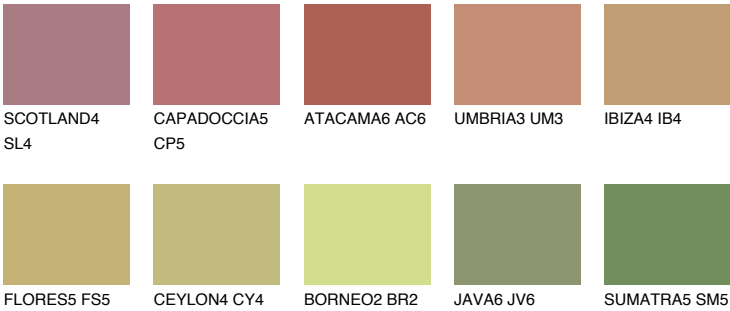

COLOUR DETAILS

ANDALUSIA6 AD6

39% TSR 39%

Matching colours

COLOURS

INTENSE

For more information on plasters and paints, go to www.ceresit.ee

*The presented colours refer to plasters and paints offered by Ceresit. Due to the use of digital techniques, the presented colours might not represent the original ones, thus they cannot be considered as a reliable colour presentation. We recommend checking the authentic colour samples.