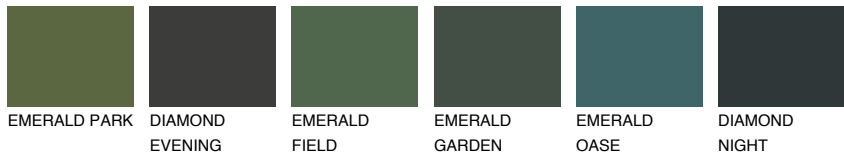

COLOUR DETAILS

ANDALUSIA6 AD6

39% TSR 39%

Matching colours

COLOURS

INTENSE

For more information on plasters and paints, go to www.ceresit.ee

*The presented colours refer to plasters and paints offered by Ceresit. Due to the use of digital techniques, the presented colours might not represent the original ones, thus they cannot be considered as a reliable colour presentation. We recommend checking the authentic colour samples.