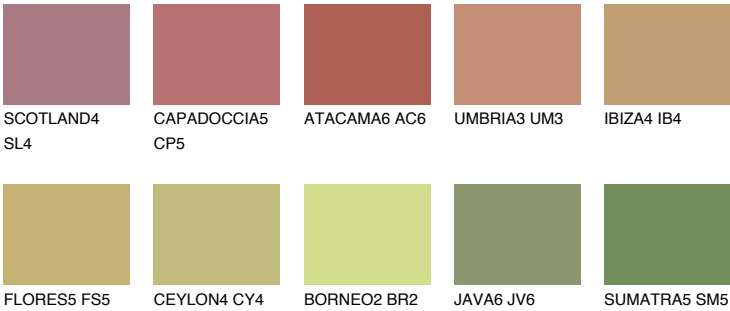

COLOUR DETAILS

ANDALUSIA6 AD6

☀ 39% **TSR** 39%

Matching colours

COLOURS

INTENSE

For more information on plasters and paints, go to www.ceresit.ee

*The presented colours refer to plasters and paints offered by Ceresit. Due to the use of digital techniques, the presented colours might not represent the original ones, thus they cannot be considered as a reliable colour presentation. We recommend checking the authentic colour samples.