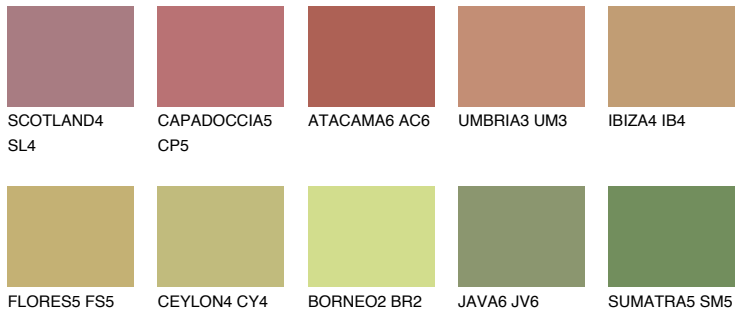

COLOUR DETAILS

ANDALUSIA6 AD6

39% TSR 39%

Matching colours

COLOURS

INTENSE

For more information on plasters and paints, go to www.ceresit.ee

*The presented colours refer to plasters and paints offered by Ceresit. Due to the use of digital techniques, the presented colours might not represent the original ones, thus they cannot be considered as a reliable colour presentation. We recommend checking the authentic colour samples.