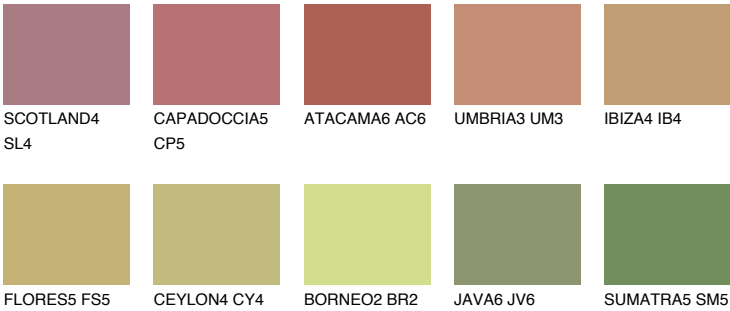

# COLOUR DETAILS

## ANDALUSIA6 AD6

39% TSR 39%

### Matching colours

#### COLOURS