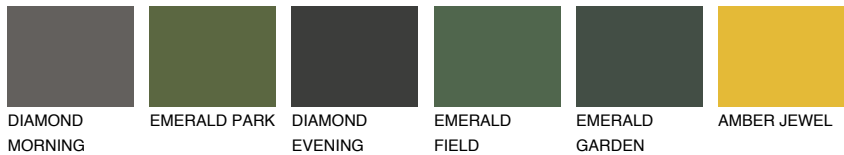

COLOUR DETAILS

ZANZIBAR1 ZN1

76% TSR 72%

Matching colours

COLOURS

INTENSE

For more information on plasters and paints, go to www.ceresit.ee

*The presented colours refer to plasters and paints offered by Ceresit. Due to the use of digital techniques, the presented colours might not represent the original ones, thus they cannot be considered as a reliable colour presentation. We recommend checking the authentic colour samples.