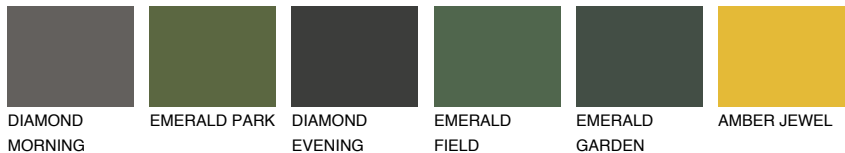

COLOUR DETAILS

ZANZIBAR1 ZN1

76% TSR 72%

Matching colours

COLOURS

INTENSE

For more information on plasters and paints, go to www.ceresit.ee

*The presented colours refer to plasters and paints offered by Ceresit. Due to the use of digital techniques, the presented colours might not represent the original ones, thus they cannot be considered as a reliable colour presentation. We recommend checking the authentic colour samples.