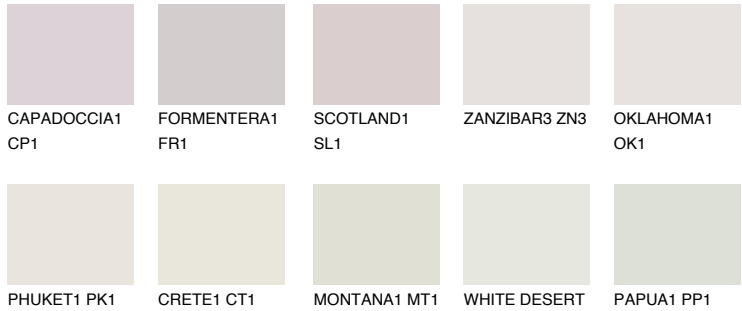

COLOUR DETAILS

ZANZIBAR1 ZN1

76% TSR 72%

Matching colours

COLOURS

INTENSE

For more information on plasters and paints, go to www.ceresit.ee

*The presented colours refer to plasters and paints offered by Ceresit. Due to the use of digital techniques, the presented colours might not represent the original ones, thus they cannot be considered as a reliable colour presentation. We recommend checking the authentic colour samples.