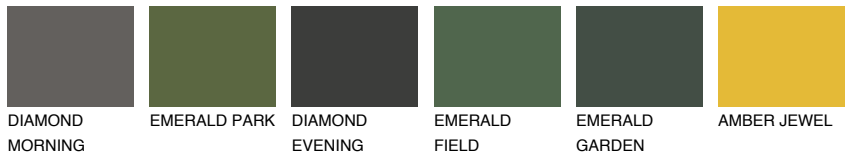

COLOUR DETAILS

ZANZIBAR1 ZN1

76% TSR 72%

Matching colours

COLOURS

INTENSE

For more information on plasters and paints, go to www.ceresit.ee

*The presented colours refer to plasters and paints offered by Ceresit. Due to the use of digital techniques, the presented colours might not represent the original ones, thus they cannot be considered as a reliable colour presentation. We recommend checking the authentic colour samples.