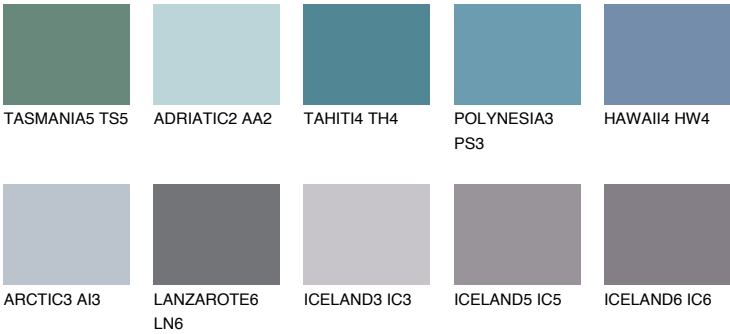

HAWAII5 HW5

☀️ 17% **TSR 22%**

Matching colours

COLOURS

INTENSE

For more information on plasters and paints, go to www.ceresit.ee

*The presented colours refer to plasters and paints offered by Ceresit. Due to the use of digital techniques, the presented colours might not represent the original ones, thus they cannot be considered as a reliable colour presentation. We recommend checking the authentic colour samples.