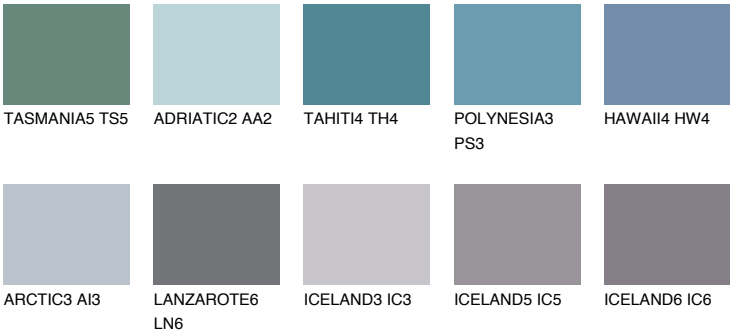

HAWAII5 HW5

17% **TSR** 22%

Matching colours

COLOURS

INTENSE

For more information on plasters and paints, go to www.ceresit.ee

*The presented colours refer to plasters and paints offered by Ceresit. Due to the use of digital techniques, the presented colours might not represent the original ones, thus they cannot be considered as a reliable colour presentation. We recommend checking the authentic colour samples.