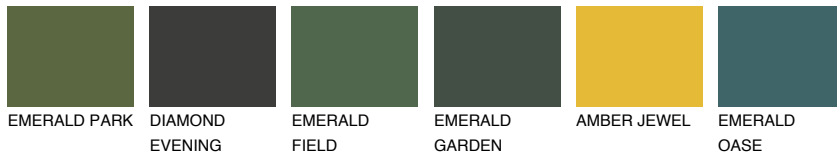

COLOUR DETAILS

ZANZIBAR2 ZN2

76% TSR 73%

Matching colours

COLOURS

INTENSE

For more information on plasters and paints, go to www.ceresit.ee

*The presented colours refer to plasters and paints offered by Ceresit. Due to the use of digital techniques, the presented colours might not represent the original ones, thus they cannot be considered as a reliable colour presentation. We recommend checking the authentic colour samples.