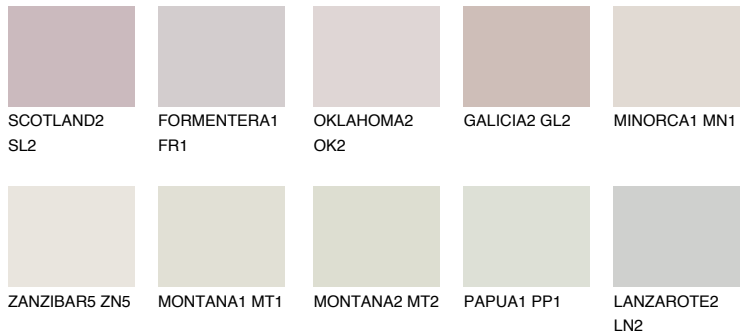

# COLOUR DETAILS

### Matching colours

#### COLOURS

#### INTENSE

For more information on plasters and paints, go to [www.ceresit.ee](http://www.ceresit.ee)

\*The presented colours refer to plasters and paints offered by Ceresit. Due to the use of digital techniques, the presented colours might not represent the original ones, thus they cannot be considered as a reliable colour presentation. We recommend checking the authentic colour samples.