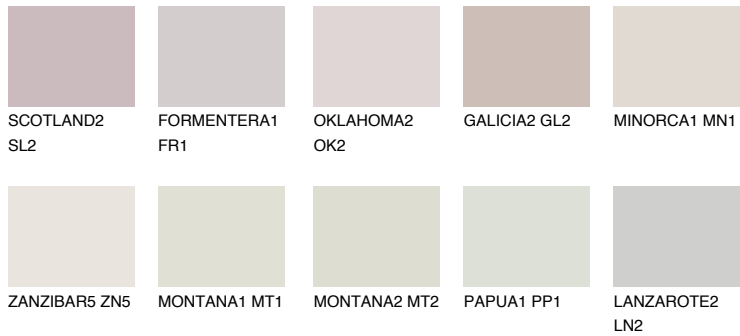

COLOUR DETAILS

ZANZIBAR2 ZN2

76% TSR 73%

Matching colours

COLOURS

INTENSE

For more information on plasters and paints, go to www.ceresit.ee

*The presented colours refer to plasters and paints offered by Ceresit. Due to the use of digital techniques, the presented colours might not represent the original ones, thus they cannot be considered as a reliable colour presentation. We recommend checking the authentic colour samples.