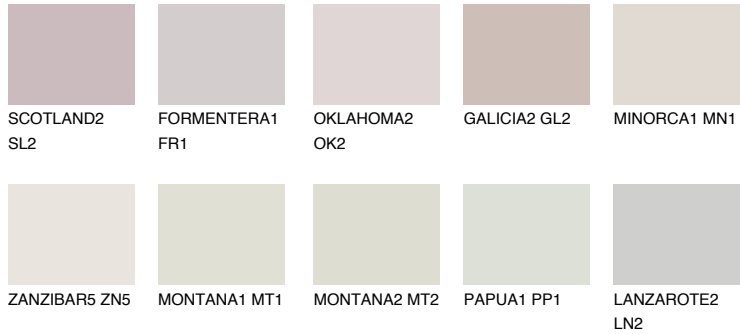

COLOUR DETAILS

ZANZIBAR2 ZN2

76% TSR 73%

Matching colours

COLOURS

INTENSE

For more information on plasters and paints, go to www.ceresit.ee

*The presented colours refer to plasters and paints offered by Ceresit. Due to the use of digital techniques, the presented colours might not represent the original ones, thus they cannot be considered as a reliable colour presentation. We recommend checking the authentic colour samples.