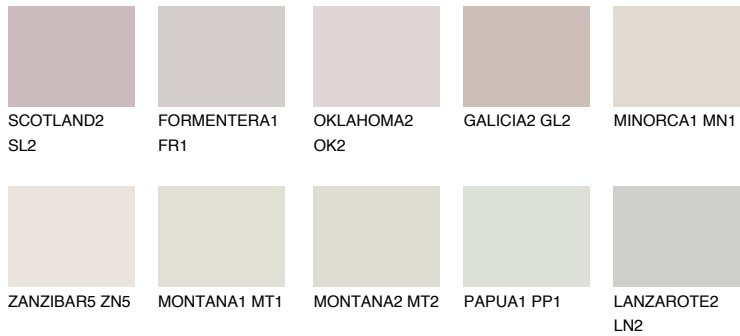

COLOUR DETAILS

ZANZIBAR2 ZN2

76% **TSR** 73%

Matching colours

COLOURS

INTENSE

For more information on plasters and paints, go to www.ceresit.ee

*The presented colours refer to plasters and paints offered by Ceresit. Due to the use of digital techniques, the presented colours might not represent the original ones, thus they cannot be considered as a reliable colour presentation. We recommend checking the authentic colour samples.