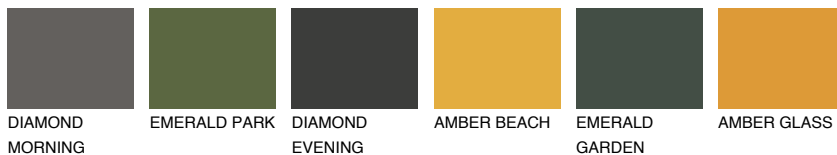

COLOUR DETAILS

ZANZIBAR3 ZN3

75% TSR 73%

Matching colours

COLOURS

INTENSE

For more information on plasters and paints, go to www.ceresit.ee

*The presented colours refer to plasters and paints offered by Ceresit. Due to the use of digital techniques, the presented colours might not represent the original ones, thus they cannot be considered as a reliable colour presentation. We recommend checking the authentic colour samples.