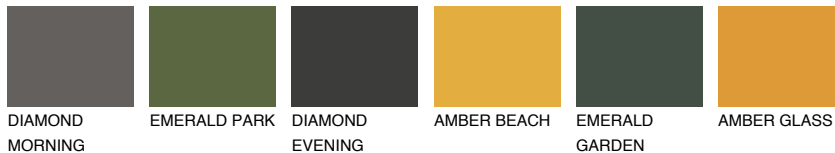

COLOUR DETAILS

ZANZIBAR3 ZN3

75% TSR 73%

Matching colours

COLOURS

INTENSE

For more information on plasters and paints, go to www.ceresit.ee

*The presented colours refer to plasters and paints offered by Ceresit. Due to the use of digital techniques, the presented colours might not represent the original ones, thus they cannot be considered as a reliable colour presentation. We recommend checking the authentic colour samples.