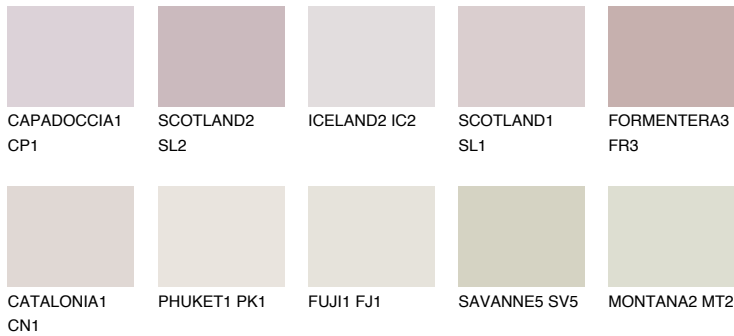

COLOUR DETAILS

ZANZIBAR3 ZN3

75% TSR 73%

Matching colours

COLOURS

INTENSE

For more information on plasters and paints, go to www.ceresit.ee

*The presented colours refer to plasters and paints offered by Ceresit. Due to the use of digital techniques, the presented colours might not represent the original ones, thus they cannot be considered as a reliable colour presentation. We recommend checking the authentic colour samples.