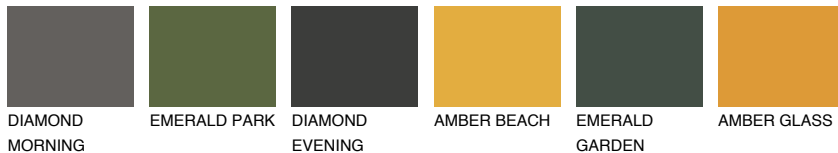

COLOUR DETAILS

ZANZIBAR3 ZN3

75% TSR 73%

Matching colours

COLOURS

INTENSE

For more information on plasters and paints, go to www.ceresit.ee

*The presented colours refer to plasters and paints offered by Ceresit. Due to the use of digital techniques, the presented colours might not represent the original ones, thus they cannot be considered as a reliable colour presentation. We recommend checking the authentic colour samples.