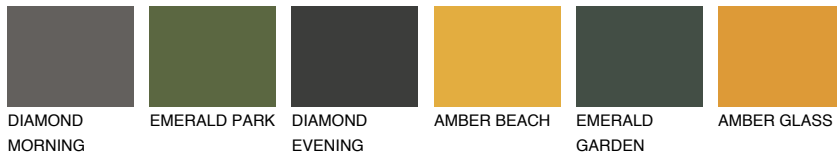

COLOUR DETAILS

ZANZIBAR3 ZN3

75% TSR 73%

Matching colours

COLOURS

INTENSE

For more information on plasters and paints, go to www.ceresit.ee

*The presented colours refer to plasters and paints offered by Ceresit. Due to the use of digital techniques, the presented colours might not represent the original ones, thus they cannot be considered as a reliable colour presentation. We recommend checking the authentic colour samples.