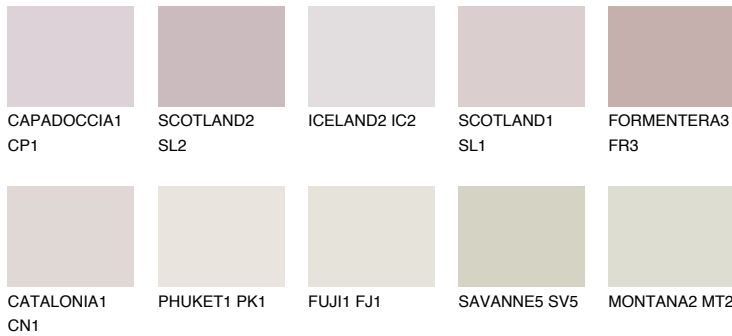

# COLOUR DETAILS

## ZANZIBAR3 ZN3

75% TSR 73%

### Matching colours

#### COLOURS