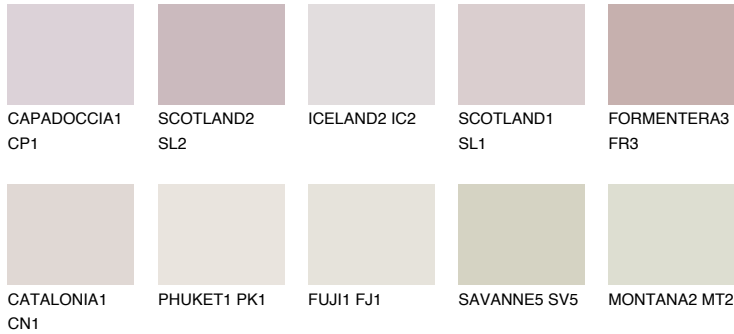

COLOUR DETAILS

ZANZIBAR3 ZN3

75% TSR 73%

Matching colours

COLOURS

INTENSE

For more information on plasters and paints, go to www.ceresit.ee

*The presented colours refer to plasters and paints offered by Ceresit. Due to the use of digital techniques, the presented colours might not represent the original ones, thus they cannot be considered as a reliable colour presentation. We recommend checking the authentic colour samples.