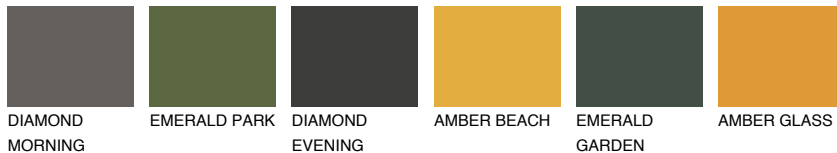

COLOUR DETAILS

ZANZIBAR3 ZN3

75% TSR 73%

Matching colours

COLOURS

INTENSE

For more information on plasters and paints, go to www.ceresit.ee

*The presented colours refer to plasters and paints offered by Ceresit. Due to the use of digital techniques, the presented colours might not represent the original ones, thus they cannot be considered as a reliable colour presentation. We recommend checking the authentic colour samples.