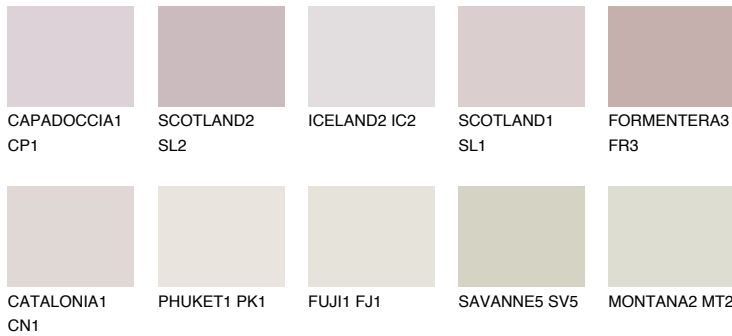

COLOUR DETAILS

ZANZIBAR3 ZN3

75% TSR 73%

Matching colours

COLOURS

INTENSE

For more information on plasters and paints, go to www.ceresit.ee

*The presented colours refer to plasters and paints offered by Ceresit. Due to the use of digital techniques, the presented colours might not represent the original ones, thus they cannot be considered as a reliable colour presentation. We recommend checking the authentic colour samples.