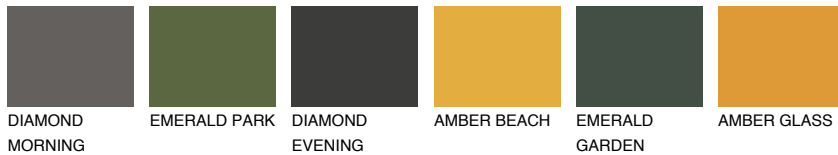

COLOUR DETAILS

ZANZIBAR3 ZN3

75% TSR 73%

Matching colours

COLOURS

INTENSE

For more information on plasters and paints, go to www.ceresit.ee

*The presented colours refer to plasters and paints offered by Ceresit. Due to the use of digital techniques, the presented colours might not represent the original ones, thus they cannot be considered as a reliable colour presentation. We recommend checking the authentic colour samples.