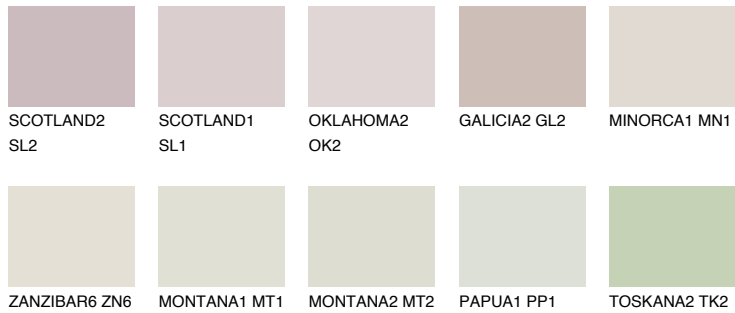

COLOUR DETAILS

ZANZIBAR4 ZN4

75% TSR 73%

Matching colours

COLOURS

INTENSE

For more information on plasters and paints, go to www.ceresit.ee

*The presented colours refer to plasters and paints offered by Ceresit. Due to the use of digital techniques, the presented colours might not represent the original ones, thus they cannot be considered as a reliable colour presentation. We recommend checking the authentic colour samples.