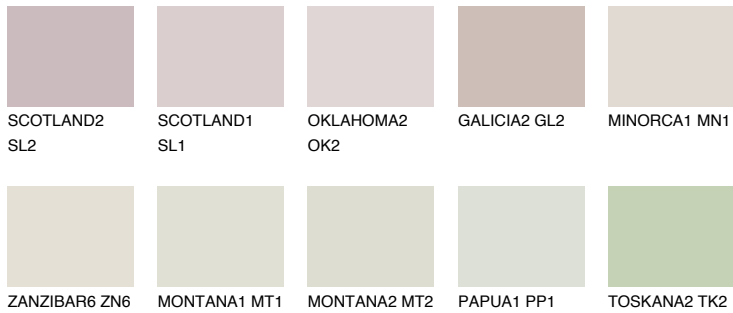

# COLOUR DETAILS

## ZANZIBAR4 ZN4

75% TSR 73%

### Matching colours

#### COLOURS