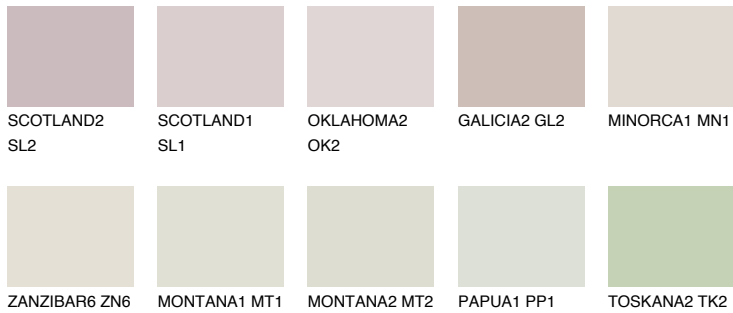

COLOUR DETAILS

ZANZIBAR4 ZN4

75% TSR 73%

Matching colours

COLOURS

INTENSE

For more information on plasters and paints, go to www.ceresit.ee

*The presented colours refer to plasters and paints offered by Ceresit. Due to the use of digital techniques, the presented colours might not represent the original ones, thus they cannot be considered as a reliable colour presentation. We recommend checking the authentic colour samples.