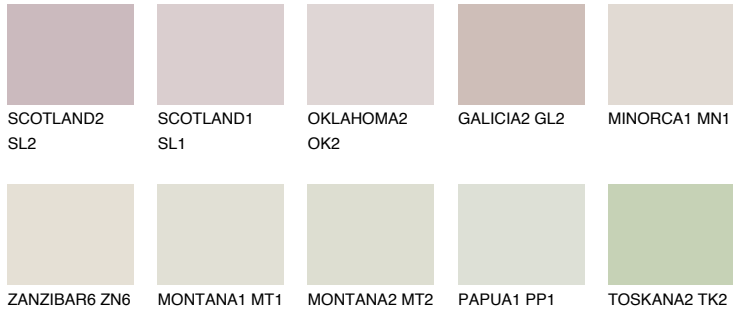

COLOUR DETAILS

ZANZIBAR4 ZN4

75% TSR 73%

Matching colours

COLOURS

INTENSE

For more information on plasters and paints, go to www.ceresit.ee

*The presented colours refer to plasters and paints offered by Ceresit. Due to the use of digital techniques, the presented colours might not represent the original ones, thus they cannot be considered as a reliable colour presentation. We recommend checking the authentic colour samples.