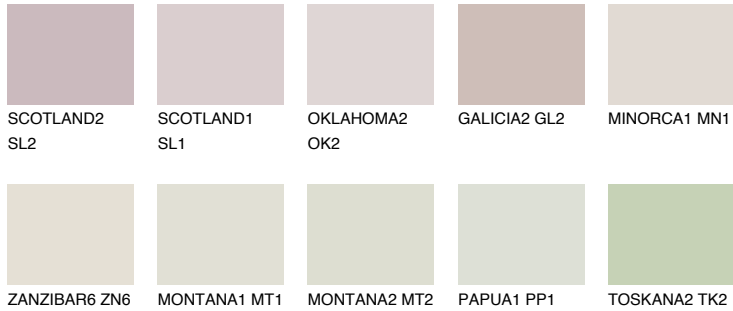

# COLOUR DETAILS

## ZANZIBAR4 ZN4

75% TSR 73%

### Matching colours

#### COLOURS