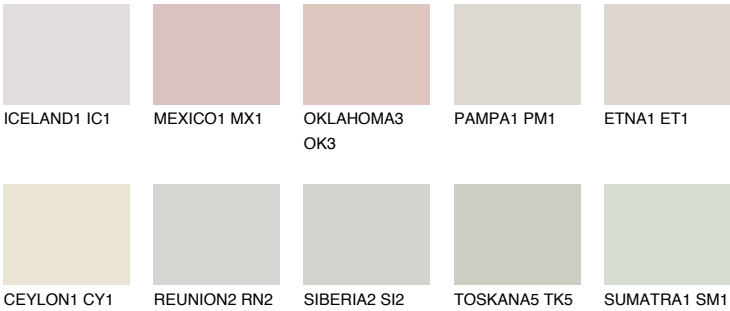

## ZANZIBAR5 ZN5

78% TSR 70%

### Matching colours

#### COLOURS

#### INTENSE

For more information on plasters and paints, go to [www.ceresit.ee](http://www.ceresit.ee)

\*The presented colours refer to plasters and paints offered by Ceresit. Due to the use of digital techniques, the presented colours might not represent the original ones, thus they cannot be considered as a reliable colour presentation. We recommend checking the authentic colour samples.