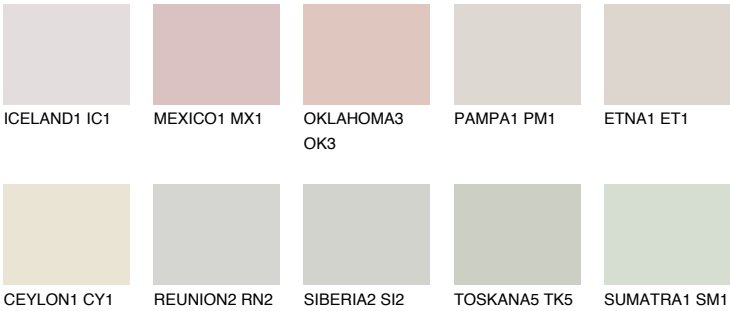

## ZANZIBAR5 ZN5

78% **TSR** 70%

### Matching colours

#### COLOURS

#### INTENSE

For more information on plasters and paints, go to [www.ceresit.ee](http://www.ceresit.ee)

\*The presented colours refer to plasters and paints offered by Ceresit. Due to the use of digital techniques, the presented colours might not represent the original ones, thus they cannot be considered as a reliable colour presentation. We recommend checking the authentic colour samples.