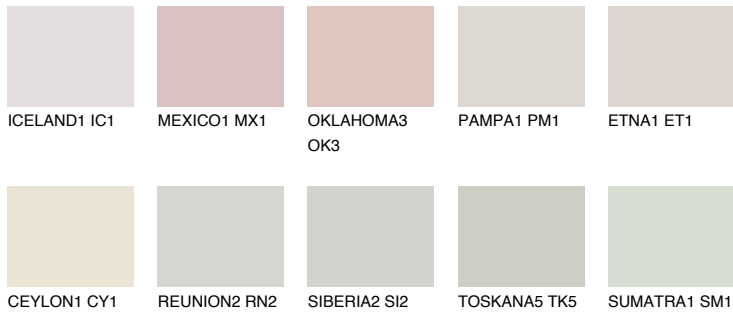

COLOUR DETAILS

ZANZIBAR5 ZN5

78% TSR 70%

Matching colours

COLOURS

INTENSE

For more information on plasters and paints, go to www.ceresit.ee

*The presented colours refer to plasters and paints offered by Ceresit. Due to the use of digital techniques, the presented colours might not represent the original ones, thus they cannot be considered as a reliable colour presentation. We recommend checking the authentic colour samples.