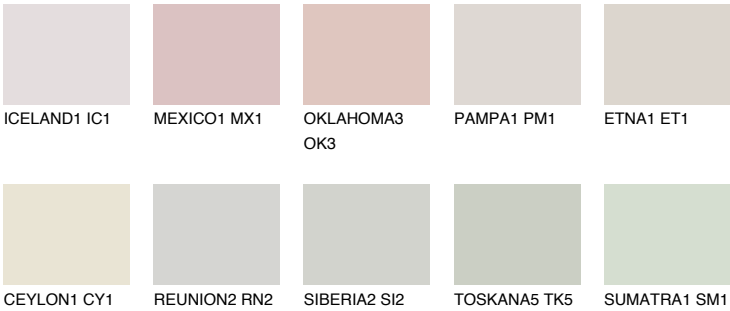

ZANZIBAR5 ZN5

78% **TSR** 70%

Matching colours

COLOURS

INTENSE

For more information on plasters and paints, go to www.ceresit.ee

*The presented colours refer to plasters and paints offered by Ceresit. Due to the use of digital techniques, the presented colours might not represent the original ones, thus they cannot be considered as a reliable colour presentation. We recommend checking the authentic colour samples.