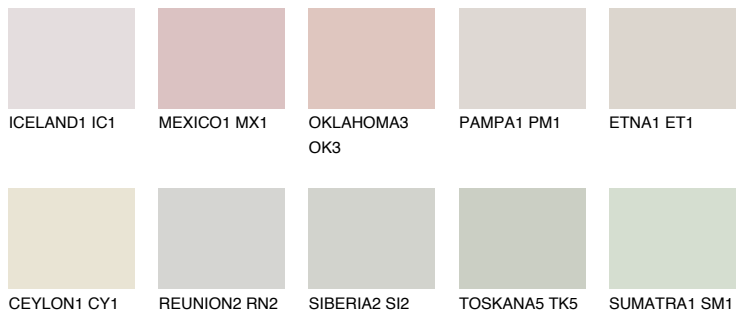

COLOUR DETAILS

ZANZIBAR5 ZN5

78% TSR 70%

Matching colours

COLOURS

INTENSE

For more information on plasters and paints, go to www.ceresit.ee

*The presented colours refer to plasters and paints offered by Ceresit. Due to the use of digital techniques, the presented colours might not represent the original ones, thus they cannot be considered as a reliable colour presentation. We recommend checking the authentic colour samples.