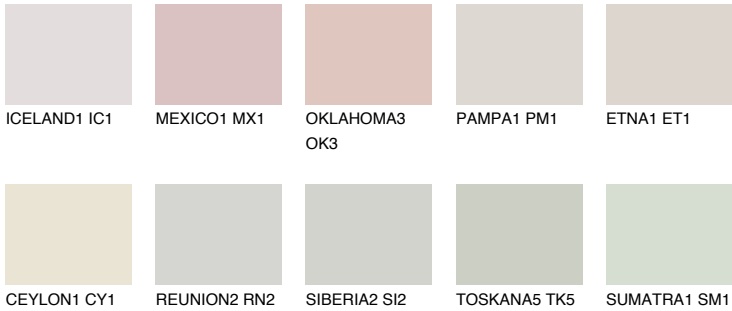

ZANZIBAR5 ZN5

78% **TSR** 70%

Matching colours

COLOURS

INTENSE

For more information on plasters and paints, go to www.ceresit.ee

*The presented colours refer to plasters and paints offered by Ceresit. Due to the use of digital techniques, the presented colours might not represent the original ones, thus they cannot be considered as a reliable colour presentation. We recommend checking the authentic colour samples.