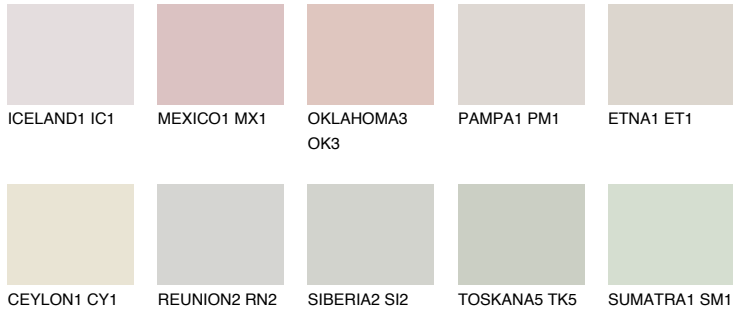

# COLOUR DETAILS

## ZANZIBAR5 ZN5

78% TSR 70%

### Matching colours

#### COLOURS