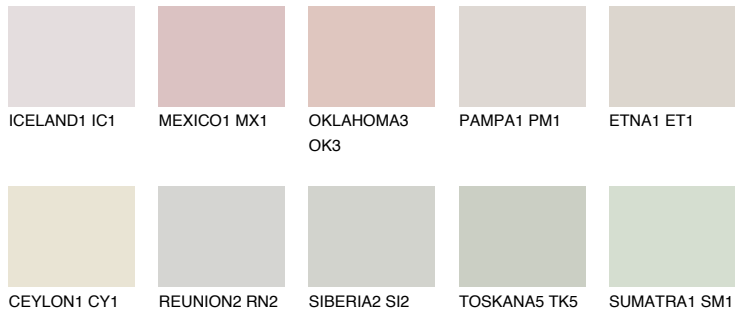

COLOUR DETAILS

ZANZIBAR5 ZN5

78% TSR 70%

Matching colours

COLOURS

INTENSE

For more information on plasters and paints, go to www.ceresit.ee

*The presented colours refer to plasters and paints offered by Ceresit. Due to the use of digital techniques, the presented colours might not represent the original ones, thus they cannot be considered as a reliable colour presentation. We recommend checking the authentic colour samples.