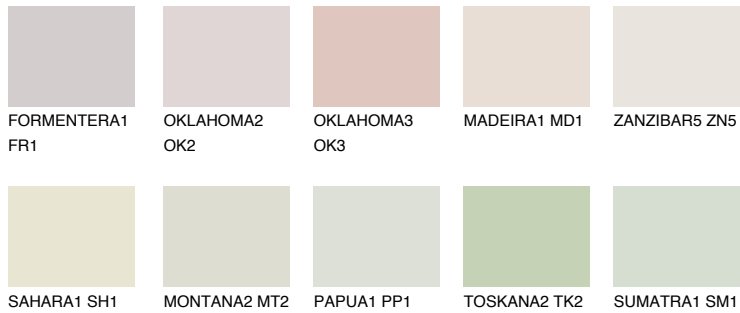

COLOUR DETAILS

ZANZIBAR6 ZN6

75% TSR 72%

Matching colours

COLOURS

INTENSE

For more information on plasters and paints, go to www.ceresit.ee

*The presented colours refer to plasters and paints offered by Ceresit. Due to the use of digital techniques, the presented colours might not represent the original ones, thus they cannot be considered as a reliable colour presentation. We recommend checking the authentic colour samples.