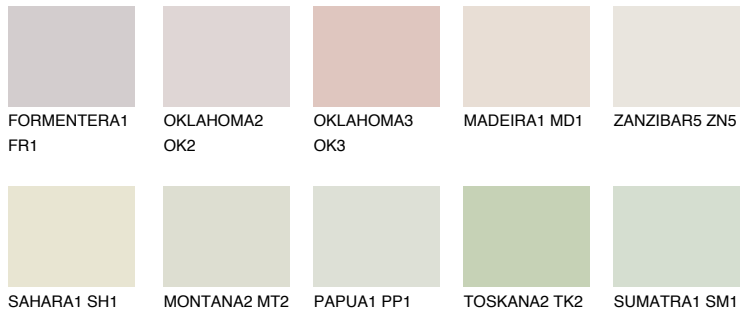

# COLOUR DETAILS

## ZANZIBAR6 ZN6

75% TSR 72%

### Matching colours

#### COLOURS