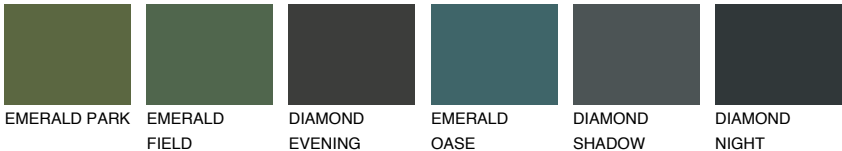

FLORES1 FS1

78% **TSR** 73%

Matching colours

COLOURS

INTENSE

For more information on plasters and paints, go to www.ceresit.ee

*The presented colours refer to plasters and paints offered by Ceresit. Due to the use of digital techniques, the presented colours might not represent the original ones, thus they cannot be considered as a reliable colour presentation. We recommend checking the authentic colour samples.