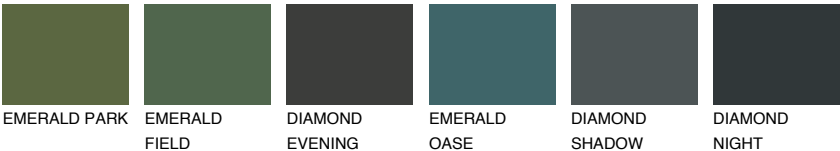

FLORES1 FS1

78% TSR 73%

Matching colours

COLOURS

INTENSE

For more information on plasters and paints, go to www.ceresit.ee

*The presented colours refer to plasters and paints offered by Ceresit. Due to the use of digital techniques, the presented colours might not represent the original ones, thus they cannot be considered as a reliable colour presentation. We recommend checking the authentic colour samples.