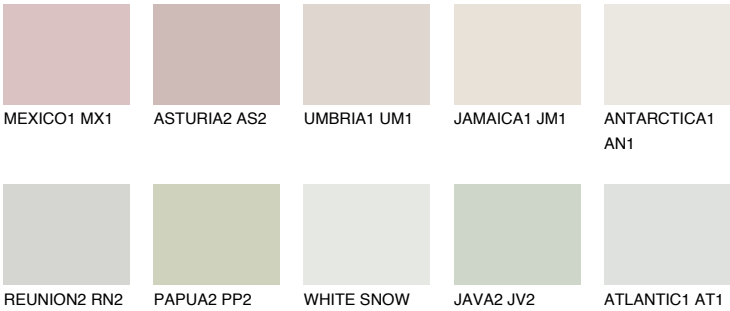

## FLORES1 FS1

78% TSR 73%

### Matching colours

#### COLOURS

#### INTENSE

For more information on plasters and paints, go to [www.ceresit.ee](http://www.ceresit.ee)

\*The presented colours refer to plasters and paints offered by Ceresit. Due to the use of digital techniques, the presented colours might not represent the original ones, thus they cannot be considered as a reliable colour presentation. We recommend checking the authentic colour samples.