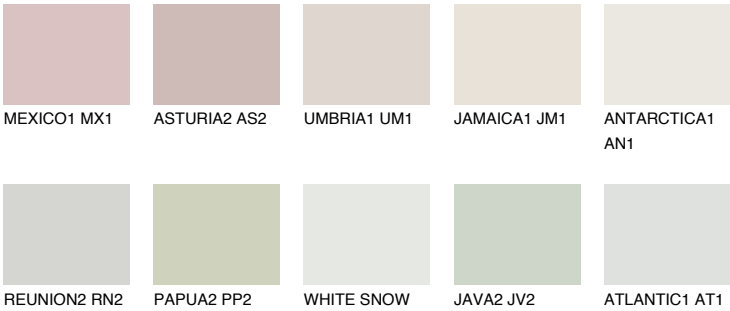

FLORES1 FS1

78% **TSR** 73%

Matching colours

COLOURS

INTENSE

For more information on plasters and paints, go to www.ceresit.ee

*The presented colours refer to plasters and paints offered by Ceresit. Due to the use of digital techniques, the presented colours might not represent the original ones, thus they cannot be considered as a reliable colour presentation. We recommend checking the authentic colour samples.