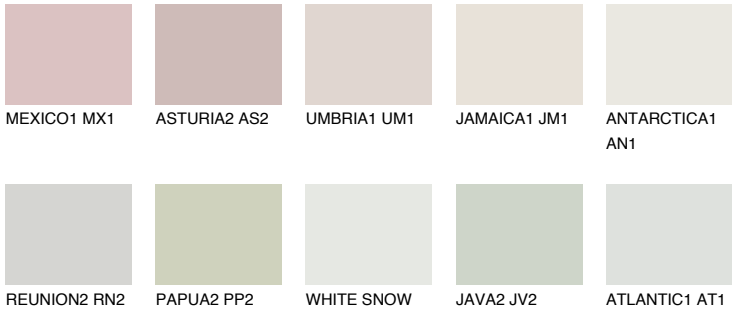

## FLORES1 FS1

78% **TSR** 73%

### Matching colours

#### COLOURS

#### INTENSE

For more information on plasters and paints, go to [www.ceresit.ee](http://www.ceresit.ee)

\*The presented colours refer to plasters and paints offered by Ceresit. Due to the use of digital techniques, the presented colours might not represent the original ones, thus they cannot be considered as a reliable colour presentation. We recommend checking the authentic colour samples.