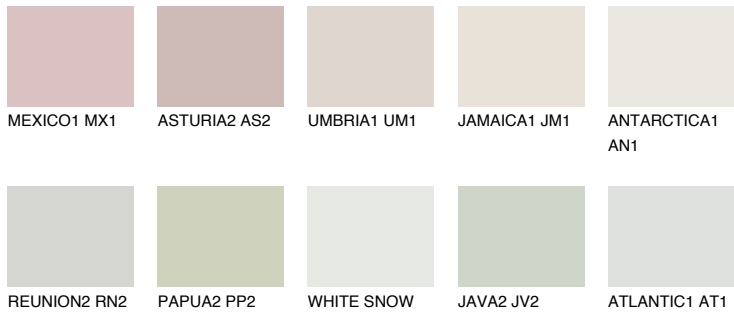

COLOUR DETAILS

FLORES1 FS1

78% TSR 73%

Matching colours

COLOURS

INTENSE

For more information on plasters and paints, go to www.ceresit.ee

*The presented colours refer to plasters and paints offered by Ceresit. Due to the use of digital techniques, the presented colours might not represent the original ones, thus they cannot be considered as a reliable colour presentation. We recommend checking the authentic colour samples.