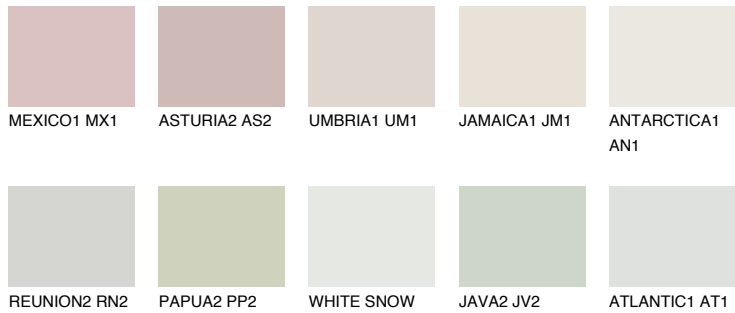

COLOUR DETAILS

FLORES1 FS1

78% TSR 73%

Matching colours

COLOURS

INTENSE

For more information on plasters and paints, go to www.ceresit.ee

*The presented colours refer to plasters and paints offered by Ceresit. Due to the use of digital techniques, the presented colours might not represent the original ones, thus they cannot be considered as a reliable colour presentation. We recommend checking the authentic colour samples.