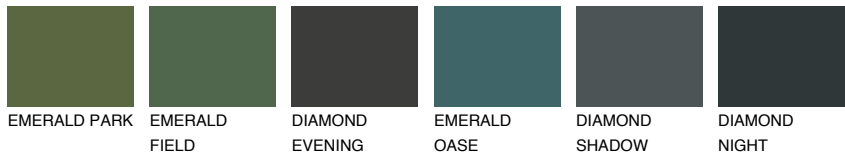

COLOUR DETAILS

FLORES1 FS1

78% TSR 73%

Matching colours

COLOURS

INTENSE

For more information on plasters and paints, go to www.ceresit.ee

*The presented colours refer to plasters and paints offered by Ceresit. Due to the use of digital techniques, the presented colours might not represent the original ones, thus they cannot be considered as a reliable colour presentation. We recommend checking the authentic colour samples.