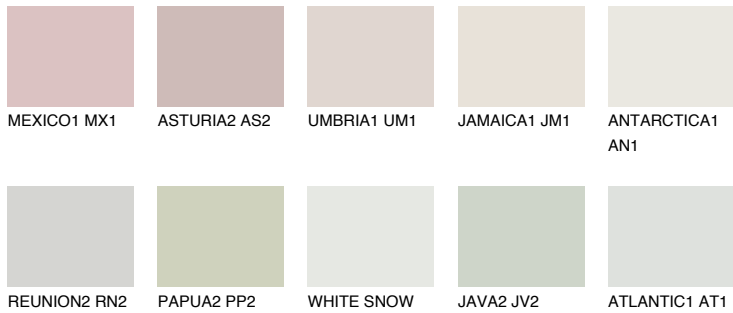

COLOUR DETAILS

FLORES1 FS1

78% TSR 73%

Matching colours

COLOURS

INTENSE

For more information on plasters and paints, go to www.ceresit.ee

*The presented colours refer to plasters and paints offered by Ceresit. Due to the use of digital techniques, the presented colours might not represent the original ones, thus they cannot be considered as a reliable colour presentation. We recommend checking the authentic colour samples.