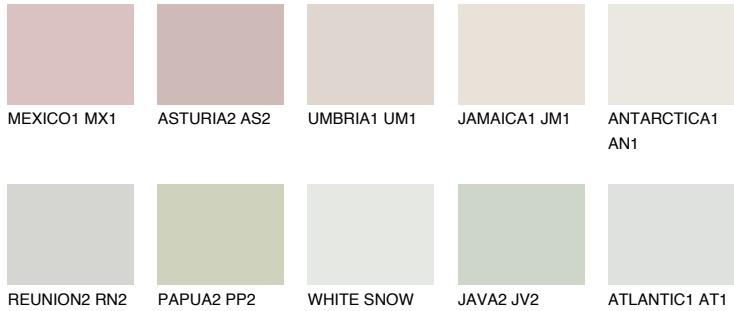

# COLOUR DETAILS

## FLORES1 FS1

78% TSR 73%

### Matching colours

#### COLOURS