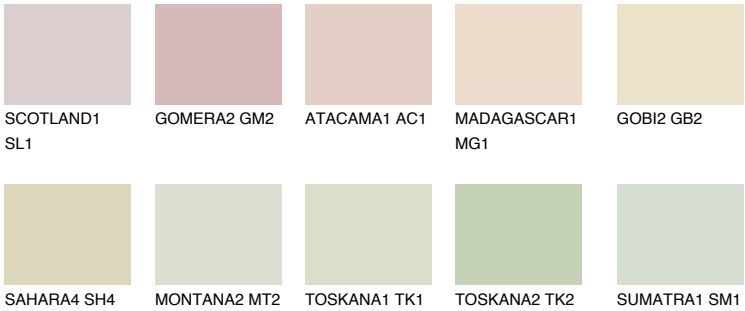

## FLORES2 FS2

70% TSR 64%

### Matching colours

#### COLOURS

#### INTENSE

For more information on plasters and paints, go to [www.ceresit.ee](http://www.ceresit.ee)

\*The presented colours refer to plasters and paints offered by Ceresit. Due to the use of digital techniques, the presented colours might not represent the original ones, thus they cannot be considered as a reliable colour presentation. We recommend checking the authentic colour samples.