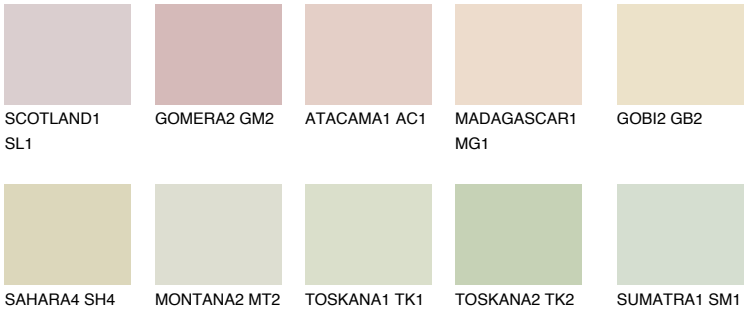

FLORES2 FS2

70% TSR 64%

Matching colours

COLOURS

INTENSE

For more information on plasters and paints, go to www.ceresit.ee

*The presented colours refer to plasters and paints offered by Ceresit. Due to the use of digital techniques, the presented colours might not represent the original ones, thus they cannot be considered as a reliable colour presentation. We recommend checking the authentic colour samples.