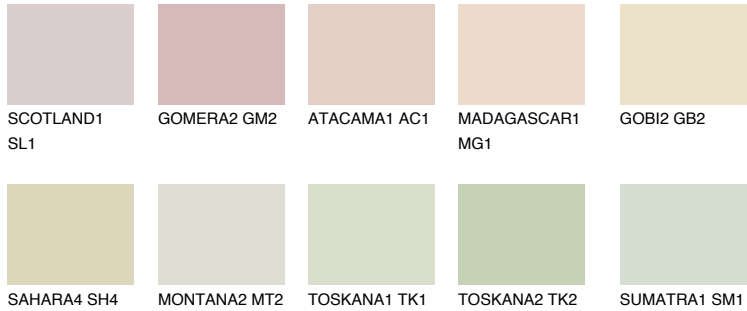

COLOUR DETAILS

FLORES2 FS2

70% TSR 64%

Matching colours

COLOURS

INTENSE

For more information on plasters and paints, go to www.ceresit.ee

*The presented colours refer to plasters and paints offered by Ceresit. Due to the use of digital techniques, the presented colours might not represent the original ones, thus they cannot be considered as a reliable colour presentation. We recommend checking the authentic colour samples.