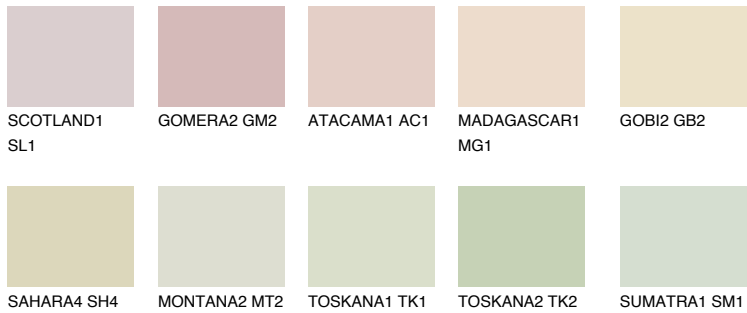

COLOUR DETAILS

FLORES2 FS2

70% TSR 64%

Matching colours

COLOURS

INTENSE

For more information on plasters and paints, go to www.ceresit.ee

*The presented colours refer to plasters and paints offered by Ceresit. Due to the use of digital techniques, the presented colours might not represent the original ones, thus they cannot be considered as a reliable colour presentation. We recommend checking the authentic colour samples.