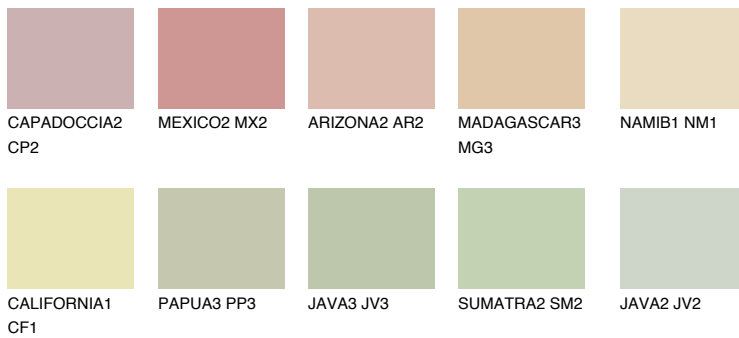

COLOUR DETAILS

FLORES3 FS3

64% TSR 64%

Matching colours

COLOURS

INTENSE

For more information on plasters and paints, go to www.ceresit.ee

*The presented colours refer to plasters and paints offered by Ceresit. Due to the use of digital techniques, the presented colours might not represent the original ones, thus they cannot be considered as a reliable colour presentation. We recommend checking the authentic colour samples.