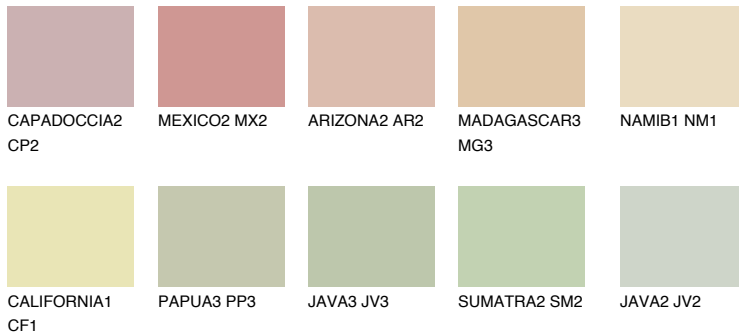

COLOUR DETAILS

FLORES3 FS3

64% TSR 64%

Matching colours

COLOURS

INTENSE

For more information on plasters and paints, go to www.ceresit.ee

*The presented colours refer to plasters and paints offered by Ceresit. Due to the use of digital techniques, the presented colours might not represent the original ones, thus they cannot be considered as a reliable colour presentation. We recommend checking the authentic colour samples.