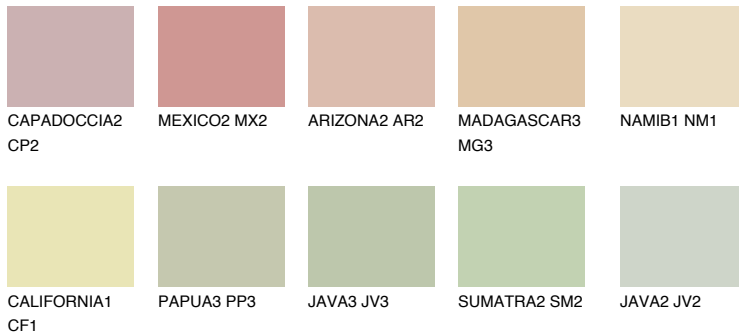

## FLORES3 FS3

64% **TSR** 64%

### Matching colours

#### COLOURS

#### INTENSE

For more information on plasters and paints, go to  
[www.ceresit.ee](http://www.ceresit.ee)

\*The presented colours refer to plasters and paints offered by Ceresit. Due to the use of digital techniques, the presented colours might not represent the original ones, thus they cannot be considered as a reliable colour presentation. We recommend checking the authentic colour samples.