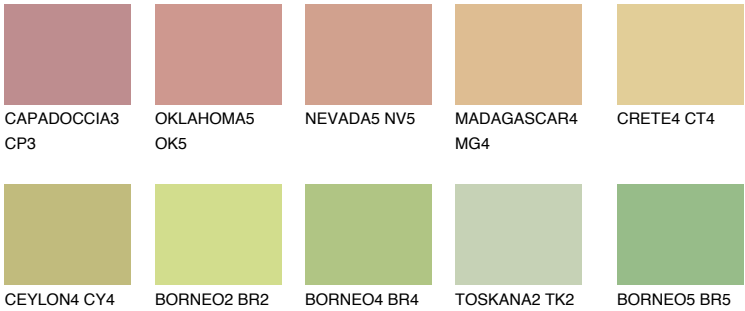

COLOUR DETAILS

FLORES4 FS4

57% TSR 53%

Matching colours

COLOURS

INTENSE

For more information on plasters and paints, go to www.ceresit.ee

*The presented colours refer to plasters and paints offered by Ceresit. Due to the use of digital techniques, the presented colours might not represent the original ones, thus they cannot be considered as a reliable colour presentation. We recommend checking the authentic colour samples.