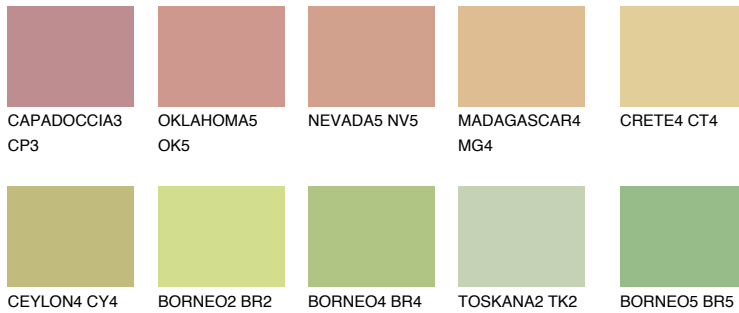

COLOUR DETAILS

FLORES4 FS4

57% TSR 53%

Matching colours

COLOURS

INTENSE

For more information on plasters and paints, go to www.ceresit.ee

*The presented colours refer to plasters and paints offered by Ceresit. Due to the use of digital techniques, the presented colours might not represent the original ones, thus they cannot be considered as a reliable colour presentation. We recommend checking the authentic colour samples.