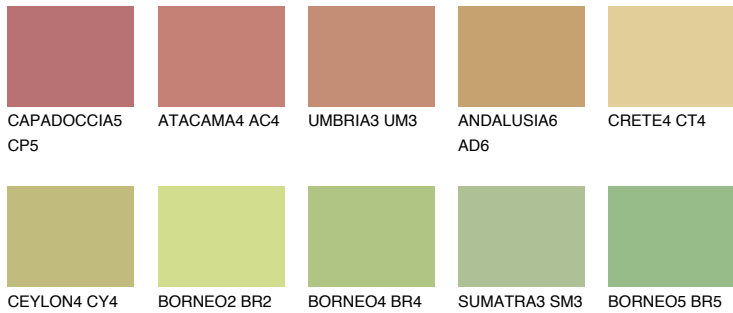

# COLOUR DETAILS

## FLORES5 FS5

45% TSR 53%

### Matching colours

#### COLOURS