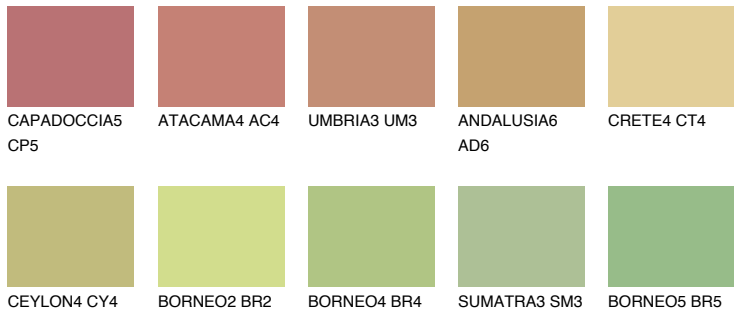

COLOUR DETAILS

FLORES5 FS5

45% TSR 53%

Matching colours

COLOURS

INTENSE

For more information on plasters and paints, go to www.ceresit.ee

*The presented colours refer to plasters and paints offered by Ceresit. Due to the use of digital techniques, the presented colours might not represent the original ones, thus they cannot be considered as a reliable colour presentation. We recommend checking the authentic colour samples.