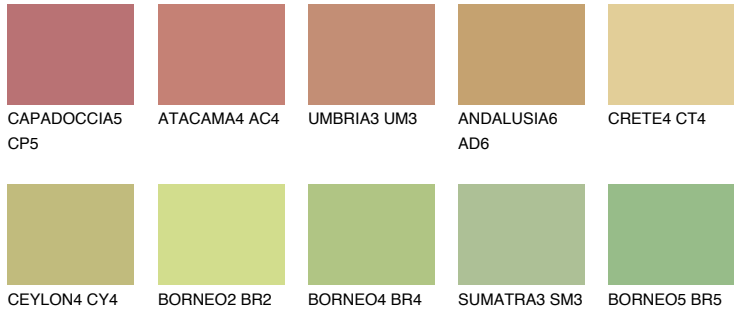

COLOUR DETAILS

FLORES5 FS5

45% TSR 53%

Matching colours

COLOURS

INTENSE

For more information on plasters and paints, go to www.ceresit.ee

*The presented colours refer to plasters and paints offered by Ceresit. Due to the use of digital techniques, the presented colours might not represent the original ones, thus they cannot be considered as a reliable colour presentation. We recommend checking the authentic colour samples.