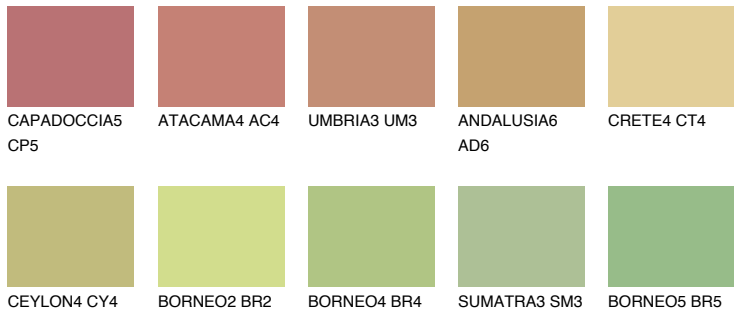

# COLOUR DETAILS

## FLORES5 FS5

45% TSR 53%

### Matching colours

#### COLOURS