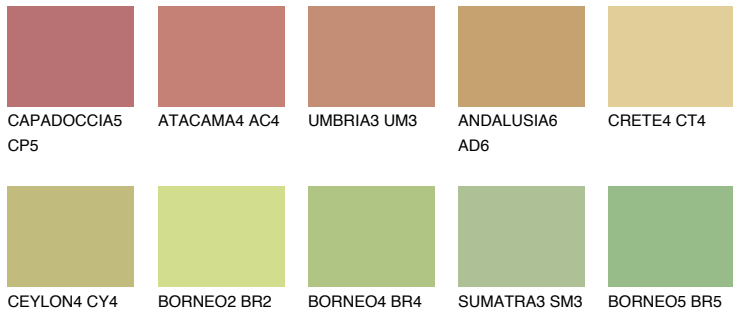

COLOUR DETAILS

FLORES5 FS5

45% TSR 53%

Matching colours

COLOURS

INTENSE

For more information on plasters and paints, go to www.ceresit.ee

*The presented colours refer to plasters and paints offered by Ceresit. Due to the use of digital techniques, the presented colours might not represent the original ones, thus they cannot be considered as a reliable colour presentation. We recommend checking the authentic colour samples.