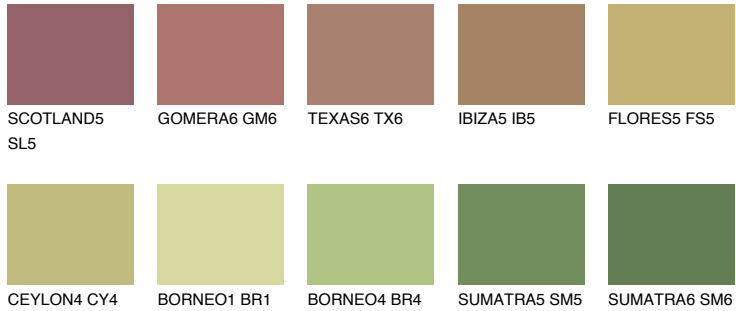

COLOUR DETAILS

FLORES6 FS6

32% TSR 31%

Matching colours

COLOURS

INTENSE

For more information on plasters and paints, go to www.ceresit.ee

*The presented colours refer to plasters and paints offered by Ceresit. Due to the use of digital techniques, the presented colours might not represent the original ones, thus they cannot be considered as a reliable colour presentation. We recommend checking the authentic colour samples.