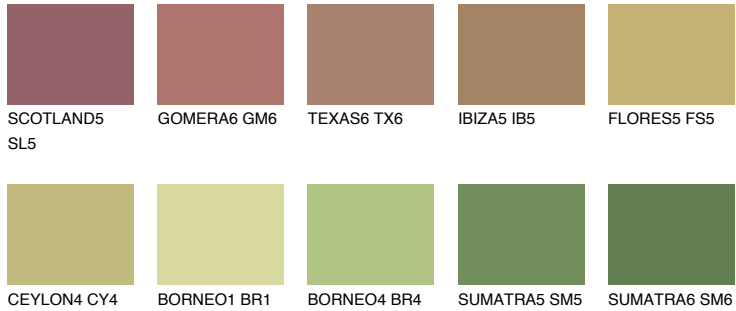

# COLOUR DETAILS

## FLORES6 FS6

32% TSR 31%

### Matching colours

#### COLOURS