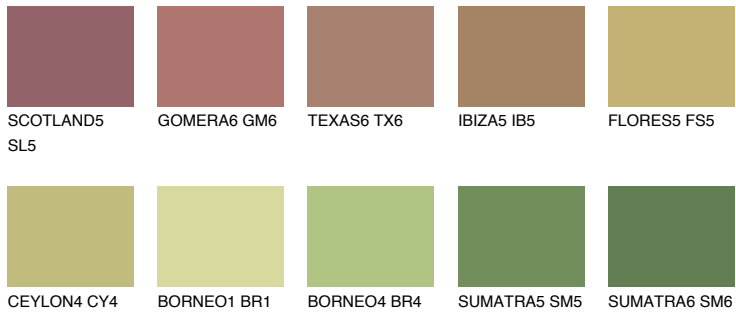

COLOUR DETAILS

FLORES6 FS6

32% TSR 31%

Matching colours

COLOURS

INTENSE

For more information on plasters and paints, go to www.ceresit.ee

*The presented colours refer to plasters and paints offered by Ceresit. Due to the use of digital techniques, the presented colours might not represent the original ones, thus they cannot be considered as a reliable colour presentation. We recommend checking the authentic colour samples.