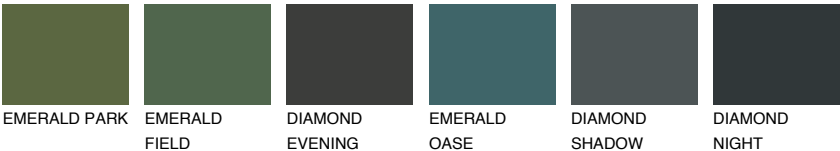

COLOUR DETAILS

CEYLON1 CY1

77% TSR 76%

Matching colours

COLOURS

INTENSE

For more information on plasters and paints, go to www.ceresit.ee

*The presented colours refer to plasters and paints offered by Ceresit. Due to the use of digital techniques, the presented colours might not represent the original ones, thus they cannot be considered as a reliable colour presentation. We recommend checking the authentic colour samples.