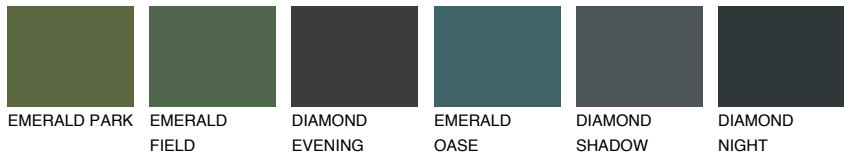

COLOUR DETAILS

CEYLON1 CY1

77% TSR 76%

Matching colours

COLOURS

INTENSE

For more information on plasters and paints, go to www.ceresit.ee

*The presented colours refer to plasters and paints offered by Ceresit. Due to the use of digital techniques, the presented colours might not represent the original ones, thus they cannot be considered as a reliable colour presentation. We recommend checking the authentic colour samples.