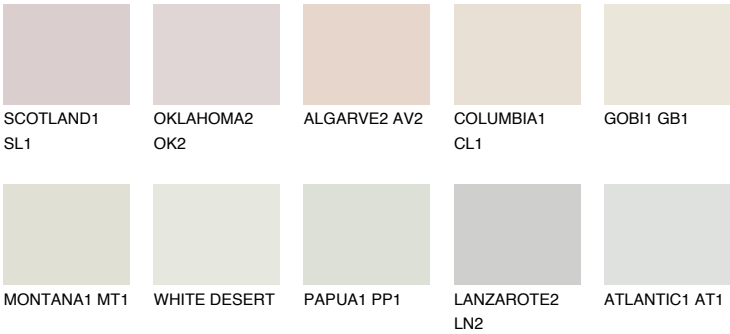

COLOUR DETAILS

CEYLON1 CY1

77% TSR 76%

Matching colours

COLOURS

INTENSE

For more information on plasters and paints, go to www.ceresit.ee

*The presented colours refer to plasters and paints offered by Ceresit. Due to the use of digital techniques, the presented colours might not represent the original ones, thus they cannot be considered as a reliable colour presentation. We recommend checking the authentic colour samples.