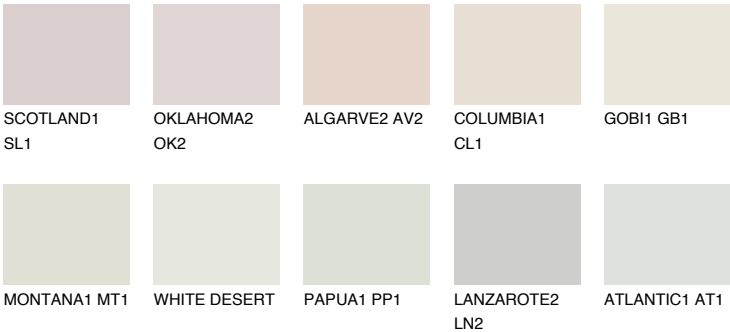

COLOUR DETAILS

CEYLON1 CY1

77% TSR 76%

Matching colours

COLOURS

INTENSE

For more information on plasters and paints, go to www.ceresit.ee

*The presented colours refer to plasters and paints offered by Ceresit. Due to the use of digital techniques, the presented colours might not represent the original ones, thus they cannot be considered as a reliable colour presentation. We recommend checking the authentic colour samples.