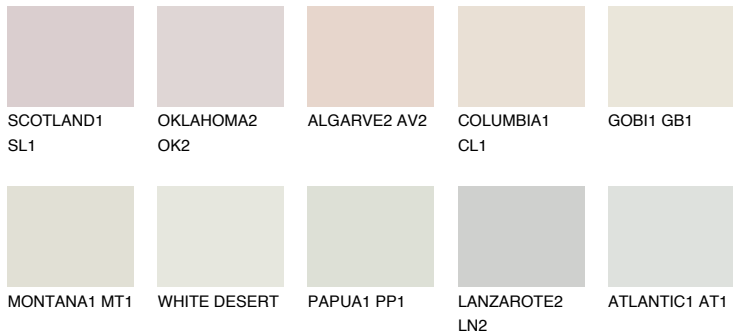

COLOUR DETAILS

CEYLON1 CY1

77% TSR 76%

Matching colours

COLOURS

INTENSE

For more information on plasters and paints, go to www.ceresit.ee

*The presented colours refer to plasters and paints offered by Ceresit. Due to the use of digital techniques, the presented colours might not represent the original ones, thus they cannot be considered as a reliable colour presentation. We recommend checking the authentic colour samples.