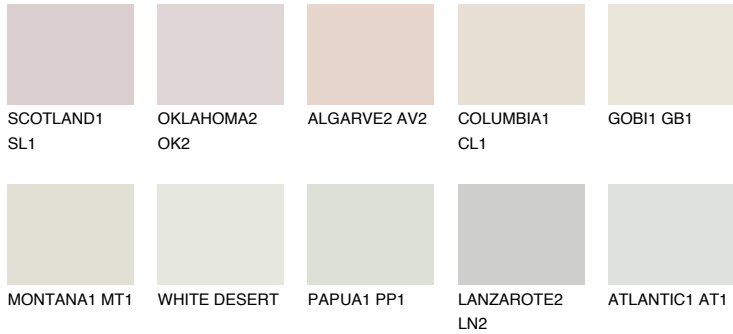

# COLOUR DETAILS

## CEYLON1 CY1

77% TSR 76%

### Matching colours

#### COLOURS