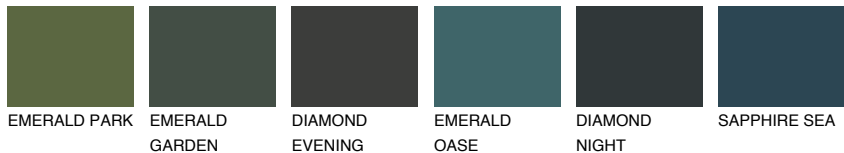

COLOUR DETAILS

CEYLON2 CY2

77% TSR 73%

Matching colours

COLOURS

INTENSE

For more information on plasters and paints, go to www.ceresit.ee

*The presented colours refer to plasters and paints offered by Ceresit. Due to the use of digital techniques, the presented colours might not represent the original ones, thus they cannot be considered as a reliable colour presentation. We recommend checking the authentic colour samples.