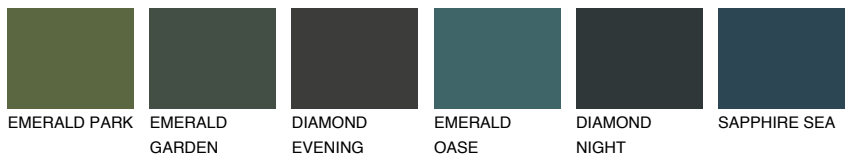

COLOUR DETAILS

CEYLON2 CY2

77% TSR 73%

Matching colours

COLOURS

INTENSE

For more information on plasters and paints, go to www.ceresit.ee

*The presented colours refer to plasters and paints offered by Ceresit. Due to the use of digital techniques, the presented colours might not represent the original ones, thus they cannot be considered as a reliable colour presentation. We recommend checking the authentic colour samples.