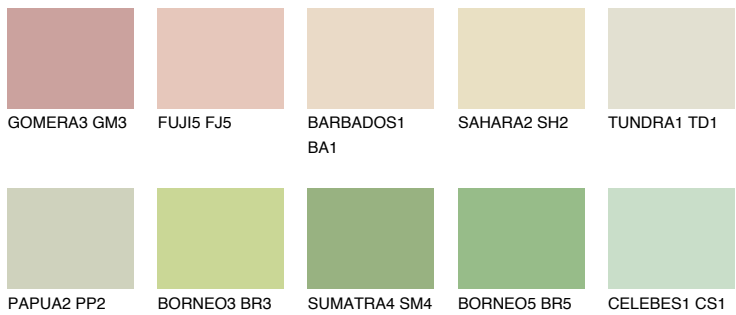

COLOUR DETAILS

CEYLON2 CY2

77% TSR 73%

Matching colours

COLOURS

INTENSE

For more information on plasters and paints, go to www.ceresit.ee

*The presented colours refer to plasters and paints offered by Ceresit. Due to the use of digital techniques, the presented colours might not represent the original ones, thus they cannot be considered as a reliable colour presentation. We recommend checking the authentic colour samples.