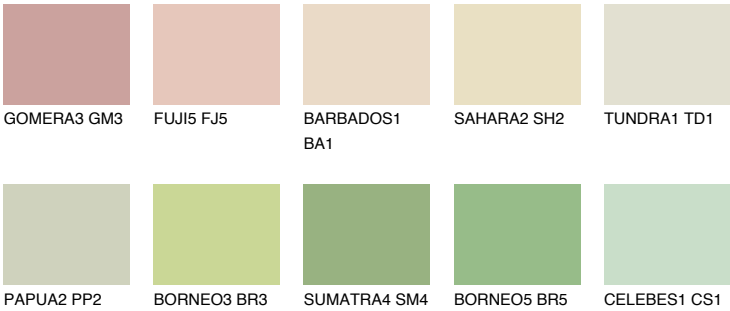

COLOUR DETAILS

CEYLON2 CY2

77% TSR 73%

Matching colours

COLOURS

INTENSE

For more information on plasters and paints, go to www.ceresit.ee

*The presented colours refer to plasters and paints offered by Ceresit. Due to the use of digital techniques, the presented colours might not represent the original ones, thus they cannot be considered as a reliable colour presentation. We recommend checking the authentic colour samples.