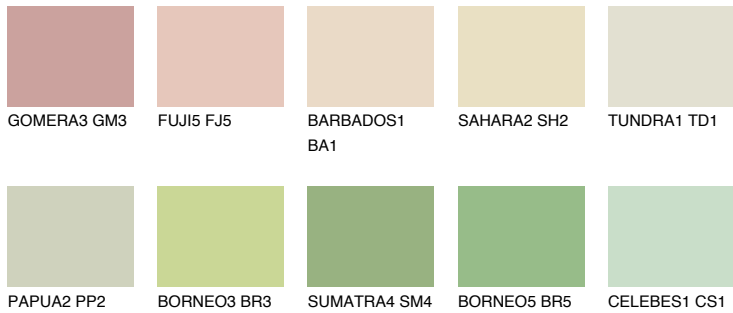

# COLOUR DETAILS

## CEYLON2 CY2

77% TSR 73%

### Matching colours

#### COLOURS