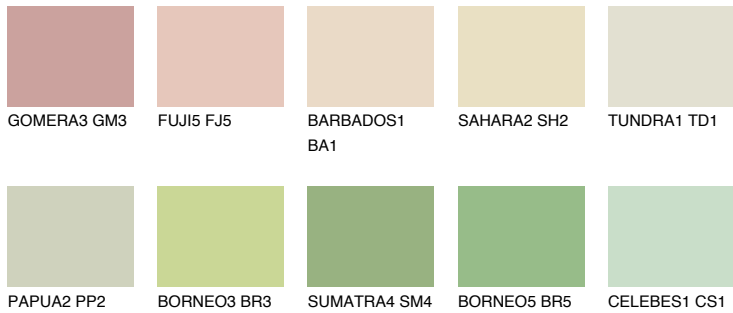

COLOUR DETAILS

CEYLON2 CY2

77% TSR 73%

Matching colours

COLOURS

INTENSE

For more information on plasters and paints, go to www.ceresit.ee

*The presented colours refer to plasters and paints offered by Ceresit. Due to the use of digital techniques, the presented colours might not represent the original ones, thus they cannot be considered as a reliable colour presentation. We recommend checking the authentic colour samples.