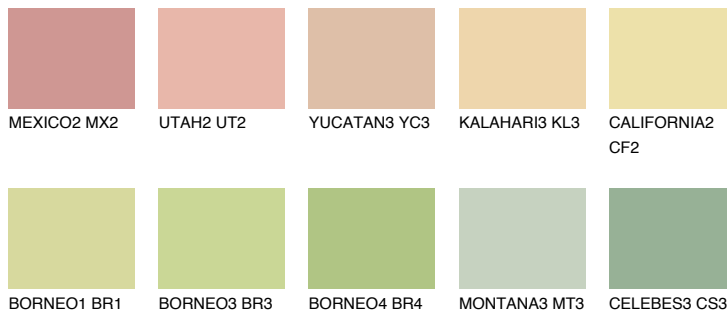

COLOUR DETAILS

CEYLON3 CY3

71% TSR 69%

Matching colours

COLOURS

INTENSE

For more information on plasters and paints, go to www.ceresit.ee

*The presented colours refer to plasters and paints offered by Ceresit. Due to the use of digital techniques, the presented colours might not represent the original ones, thus they cannot be considered as a reliable colour presentation. We recommend checking the authentic colour samples.