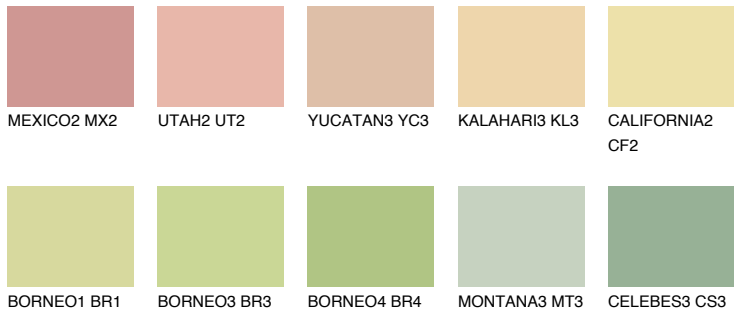

COLOUR DETAILS

CEYLON3 CY3

71% TSR 69%

Matching colours

COLOURS

INTENSE

For more information on plasters and paints, go to www.ceresit.ee

*The presented colours refer to plasters and paints offered by Ceresit. Due to the use of digital techniques, the presented colours might not represent the original ones, thus they cannot be considered as a reliable colour presentation. We recommend checking the authentic colour samples.