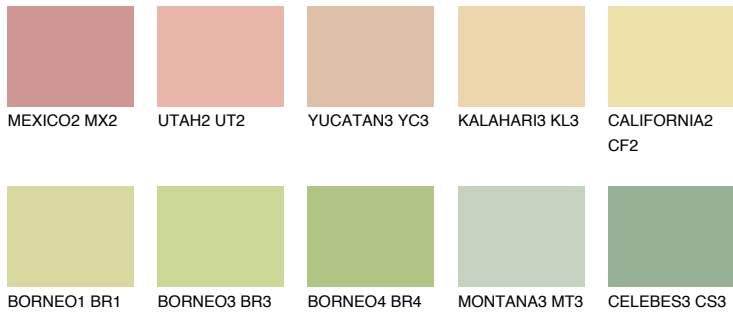

COLOUR DETAILS

CEYLON3 CY3

71% TSR 69%

Matching colours

COLOURS

INTENSE

For more information on plasters and paints, go to www.ceresit.ee

*The presented colours refer to plasters and paints offered by Ceresit. Due to the use of digital techniques, the presented colours might not represent the original ones, thus they cannot be considered as a reliable colour presentation. We recommend checking the authentic colour samples.