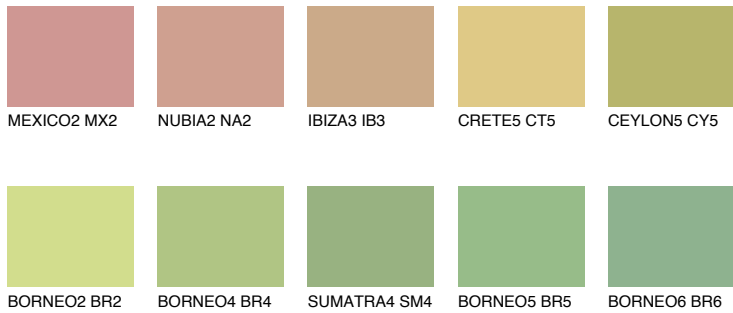

# COLOUR DETAILS

## CEYLON4 CY4

48% TSR 55%

### Matching colours

#### COLOURS