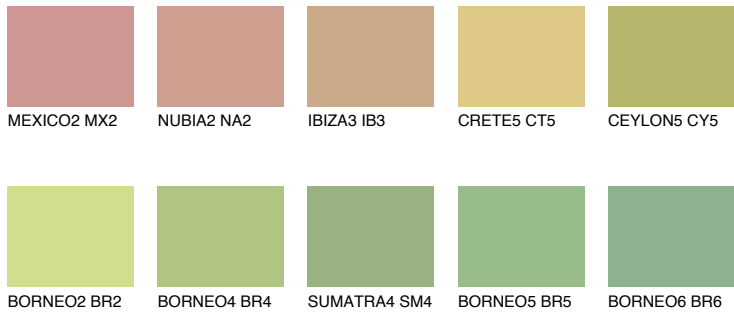

# COLOUR DETAILS

## CEYLON4 CY4

48% **TSR** 55%

### Matching colours

#### COLOURS