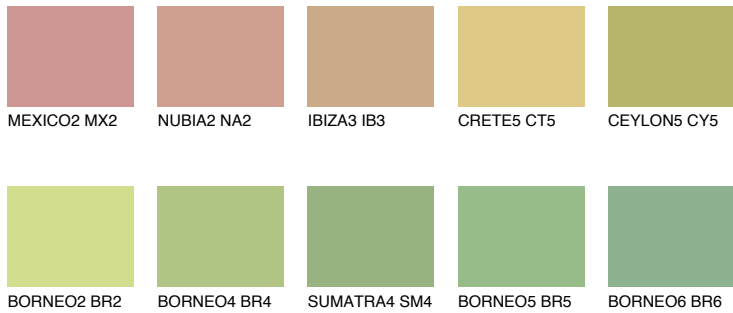

COLOUR DETAILS

CEYLON4 CY4

48% **TSR** 55%

Matching colours

COLOURS

INTENSE

For more information on plasters and paints, go to www.ceresit.ee

*The presented colours refer to plasters and paints offered by Ceresit. Due to the use of digital techniques, the presented colours might not represent the original ones, thus they cannot be considered as a reliable colour presentation. We recommend checking the authentic colour samples.