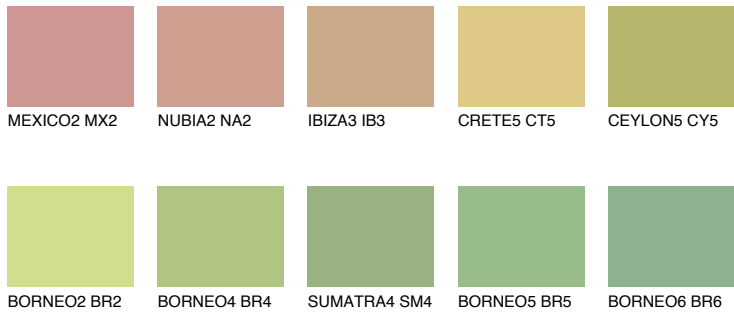

COLOUR DETAILS

CEYLON4 CY4

48% TSR 55%

Matching colours

COLOURS

INTENSE

For more information on plasters and paints, go to www.ceresit.ee

*The presented colours refer to plasters and paints offered by Ceresit. Due to the use of digital techniques, the presented colours might not represent the original ones, thus they cannot be considered as a reliable colour presentation. We recommend checking the authentic colour samples.