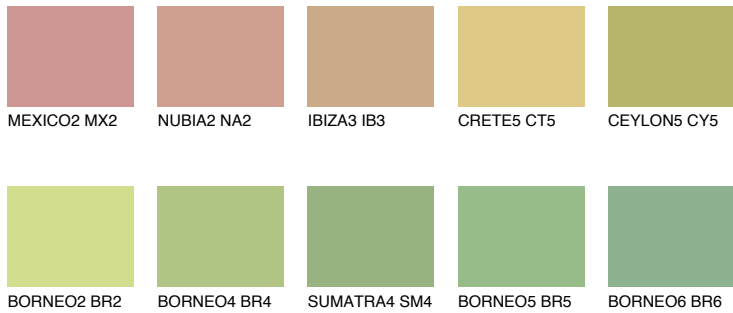

COLOUR DETAILS

CEYLON4 CY4

48% TSR 55%

Matching colours

COLOURS

INTENSE

For more information on plasters and paints, go to www.ceresit.ee

*The presented colours refer to plasters and paints offered by Ceresit. Due to the use of digital techniques, the presented colours might not represent the original ones, thus they cannot be considered as a reliable colour presentation. We recommend checking the authentic colour samples.