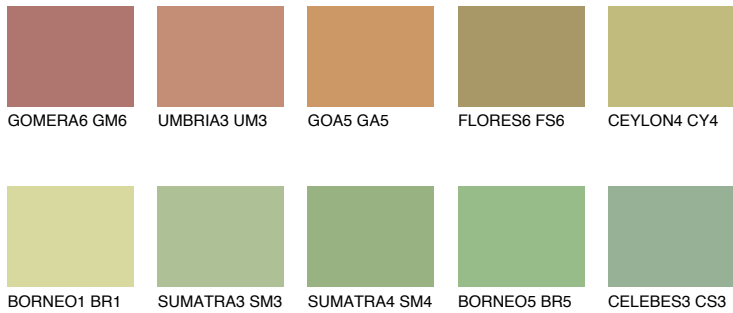

COLOUR DETAILS

CEYLON5 CY5

44% **TSR** 51%

Matching colours

COLOURS

INTENSE

For more information on plasters and paints, go to www.ceresit.ee

*The presented colours refer to plasters and paints offered by Ceresit. Due to the use of digital techniques, the presented colours might not represent the original ones, thus they cannot be considered as a reliable colour presentation. We recommend checking the authentic colour samples.