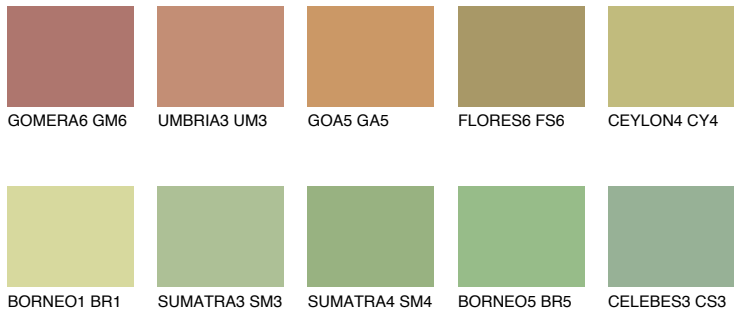

COLOUR DETAILS

CEYLON5 CY5

44% **TSR** 51%

Matching colours

COLOURS

INTENSE

For more information on plasters and paints, go to www.ceresit.ee

*The presented colours refer to plasters and paints offered by Ceresit. Due to the use of digital techniques, the presented colours might not represent the original ones, thus they cannot be considered as a reliable colour presentation. We recommend checking the authentic colour samples.