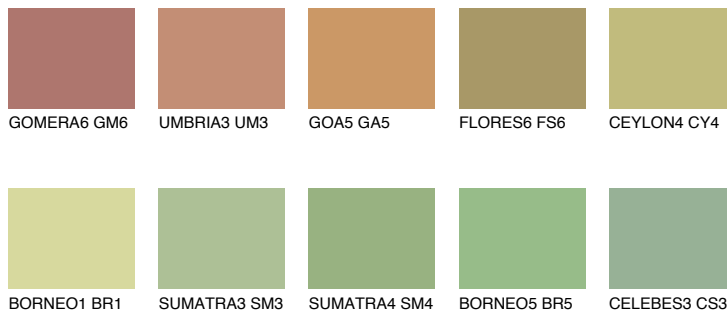

COLOUR DETAILS

CEYLON5 CY5

44% TSR 51%

Matching colours

COLOURS

INTENSE

For more information on plasters and paints, go to www.ceresit.ee

*The presented colours refer to plasters and paints offered by Ceresit. Due to the use of digital techniques, the presented colours might not represent the original ones, thus they cannot be considered as a reliable colour presentation. We recommend checking the authentic colour samples.