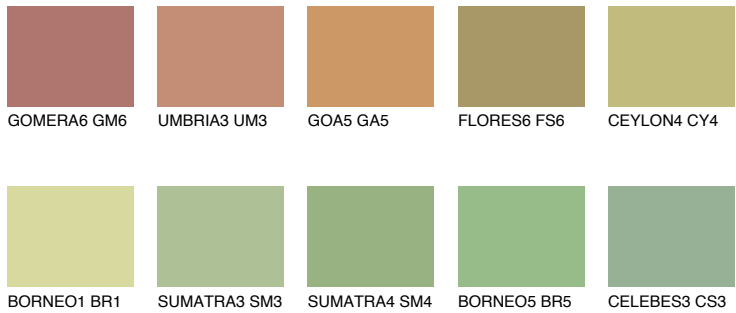

# COLOUR DETAILS

### Matching colours

#### COLOURS

#### INTENSE

For more information on plasters and paints, go to [www.ceresit.ee](http://www.ceresit.ee)

\*The presented colours refer to plasters and paints offered by Ceresit. Due to the use of digital techniques, the presented colours might not represent the original ones, thus they cannot be considered as a reliable colour presentation. We recommend checking the authentic colour samples.