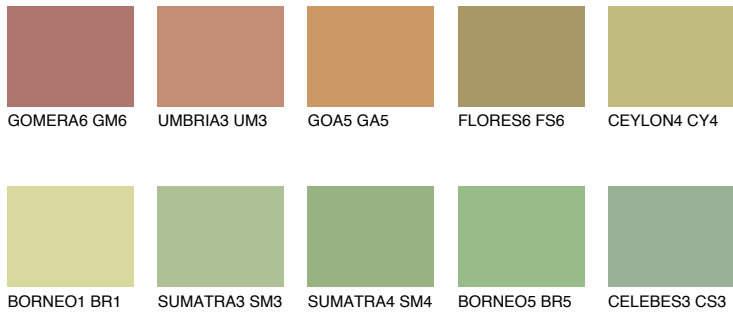

# COLOUR DETAILS

### Matching colours

#### COLOURS

#### INTENSE

For more information on plasters and paints, go to [www.ceresit.ee](http://www.ceresit.ee)

\*The presented colours refer to plasters and paints offered by Ceresit. Due to the use of digital techniques, the presented colours might not represent the original ones, thus they cannot be considered as a reliable colour presentation. We recommend checking the authentic colour samples.