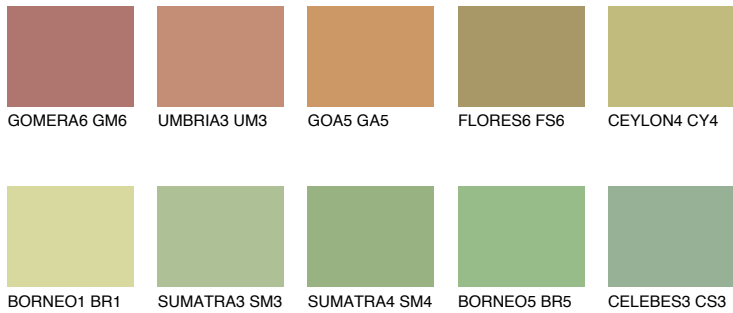

COLOUR DETAILS

CEYLON5 CY5

44% TSR 51%

Matching colours

COLOURS

INTENSE

For more information on plasters and paints, go to www.ceresit.ee

*The presented colours refer to plasters and paints offered by Ceresit. Due to the use of digital techniques, the presented colours might not represent the original ones, thus they cannot be considered as a reliable colour presentation. We recommend checking the authentic colour samples.