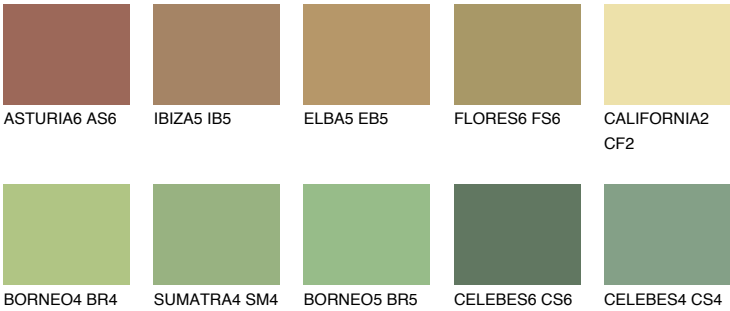

COLOUR DETAILS

CEYLON6 CY6

☀️ 29% **TSR** 41%

Matching colours

COLOURS

INTENSE

For more information on plasters and paints, go to www.ceresit.ee

*The presented colours refer to plasters and paints offered by Ceresit. Due to the use of digital techniques, the presented colours might not represent the original ones, thus they cannot be considered as a reliable colour presentation. We recommend checking the authentic colour samples.