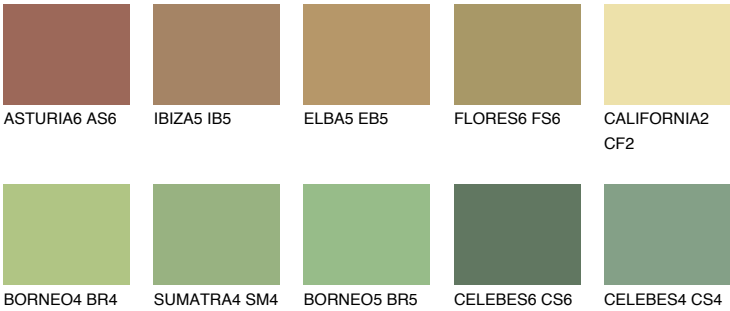

CEYLON6 CY6

29% **TSR** 41%

Matching colours

COLOURS

INTENSE

For more information on plasters and paints, go to www.ceresit.ee

*The presented colours refer to plasters and paints offered by Ceresit. Due to the use of digital techniques, the presented colours might not represent the original ones, thus they cannot be considered as a reliable colour presentation. We recommend checking the authentic colour samples.