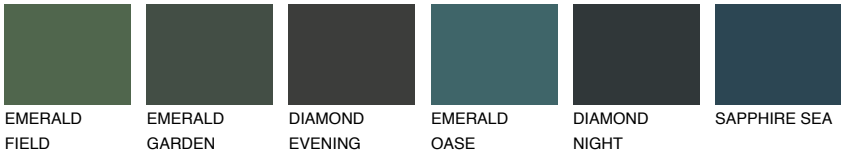

COLOUR DETAILS

CEYLON6 CY6

☀️ 29% **TSR** 41%

Matching colours

COLOURS

INTENSE

For more information on plasters and paints, go to www.ceresit.ee

*The presented colours refer to plasters and paints offered by Ceresit. Due to the use of digital techniques, the presented colours might not represent the original ones, thus they cannot be considered as a reliable colour presentation. We recommend checking the authentic colour samples.