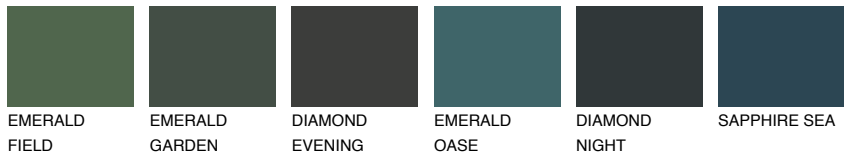

COLOUR DETAILS

CEYLON6 CY6

☀ 29% **TSR** 41%

Matching colours

COLOURS

INTENSE

For more information on plasters and paints, go to www.ceresit.ee

*The presented colours refer to plasters and paints offered by Ceresit. Due to the use of digital techniques, the presented colours might not represent the original ones, thus they cannot be considered as a reliable colour presentation. We recommend checking the authentic colour samples.