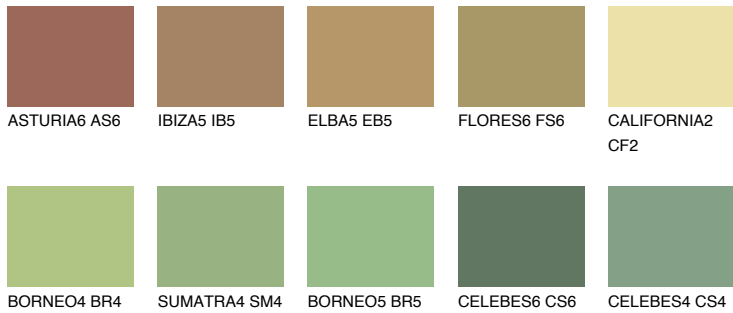

# COLOUR DETAILS

## CEYLON6 CY6

☀ 29% **TSR** 41%

### Matching colours

#### COLOURS