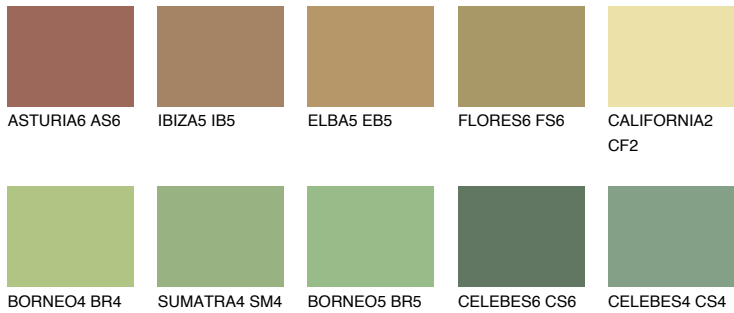

COLOUR DETAILS

CEYLON6 CY6

☀ 29% **TSR** 41%

Matching colours

COLOURS

INTENSE

For more information on plasters and paints, go to www.ceresit.ee

*The presented colours refer to plasters and paints offered by Ceresit. Due to the use of digital techniques, the presented colours might not represent the original ones, thus they cannot be considered as a reliable colour presentation. We recommend checking the authentic colour samples.