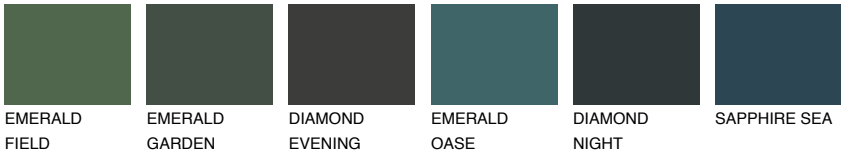

COLOUR DETAILS

CEYLON6 CY6

☀ 29% **TSR** 41%

Matching colours

COLOURS

INTENSE

For more information on plasters and paints, go to www.ceresit.ee

*The presented colours refer to plasters and paints offered by Ceresit. Due to the use of digital techniques, the presented colours might not represent the original ones, thus they cannot be considered as a reliable colour presentation. We recommend checking the authentic colour samples.