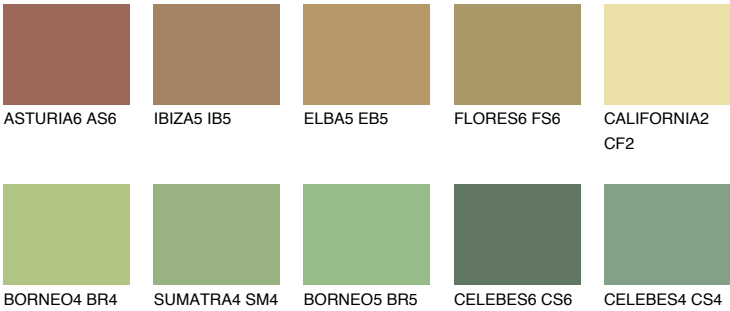

COLOUR DETAILS

CEYLON6 CY6

☀ 29% **TSR** 41%

Matching colours

COLOURS

INTENSE

For more information on plasters and paints, go to www.ceresit.ee

*The presented colours refer to plasters and paints offered by Ceresit. Due to the use of digital techniques, the presented colours might not represent the original ones, thus they cannot be considered as a reliable colour presentation. We recommend checking the authentic colour samples.