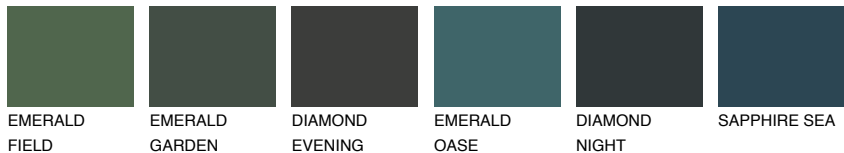

COLOUR DETAILS

CEYLON6 CY6

☀ 29%   **TSR** 41%

Matching colours

COLOURS

INTENSE

For more information on plasters and paints, go to www.ceresit.ee

*The presented colours refer to plasters and paints offered by Ceresit. Due to the use of digital techniques, the presented colours might not represent the original ones, thus they cannot be considered as a reliable colour presentation. We recommend checking the authentic colour samples.