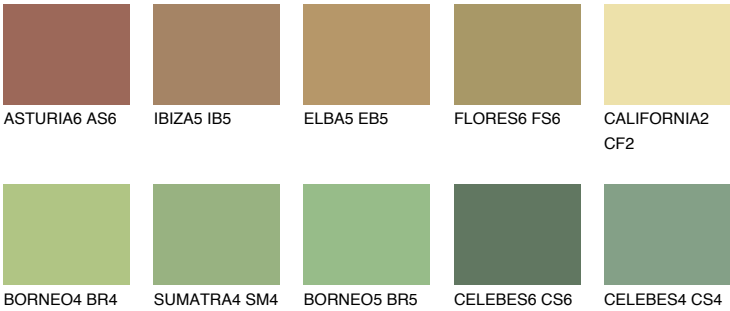

CEYLON6 CY6

☀️ 29% **TSR** 41%

Matching colours

COLOURS

INTENSE

For more information on plasters and paints, go to www.ceresit.ee

*The presented colours refer to plasters and paints offered by Ceresit. Due to the use of digital techniques, the presented colours might not represent the original ones, thus they cannot be considered as a reliable colour presentation. We recommend checking the authentic colour samples.