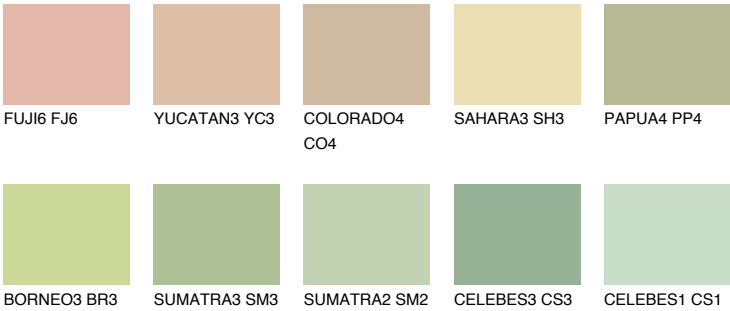

BORNEO1 BR1

67% **TSR** 64%

Matching colours

COLOURS

INTENSE

For more information on plasters and paints, go to www.ceresit.ee

*The presented colours refer to plasters and paints offered by Ceresit. Due to the use of digital techniques, the presented colours might not represent the original ones, thus they cannot be considered as a reliable colour presentation. We recommend checking the authentic colour samples.