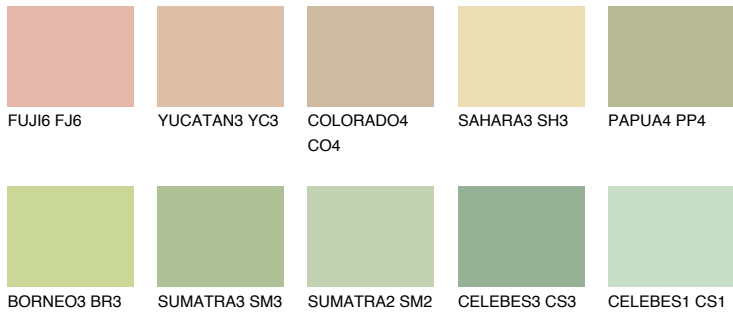

COLOUR DETAILS

BORNEO1 BR1

67% TSR 64%

Matching colours

COLOURS

INTENSE

For more information on plasters and paints, go to www.ceresit.ee

*The presented colours refer to plasters and paints offered by Ceresit. Due to the use of digital techniques, the presented colours might not represent the original ones, thus they cannot be considered as a reliable colour presentation. We recommend checking the authentic colour samples.