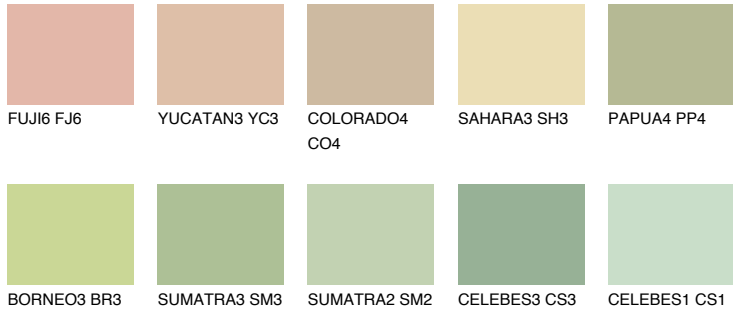

COLOUR DETAILS

BORNEO1 BR1

67% TSR 64%

Matching colours

COLOURS

INTENSE

For more information on plasters and paints, go to www.ceresit.ee

*The presented colours refer to plasters and paints offered by Ceresit. Due to the use of digital techniques, the presented colours might not represent the original ones, thus they cannot be considered as a reliable colour presentation. We recommend checking the authentic colour samples.