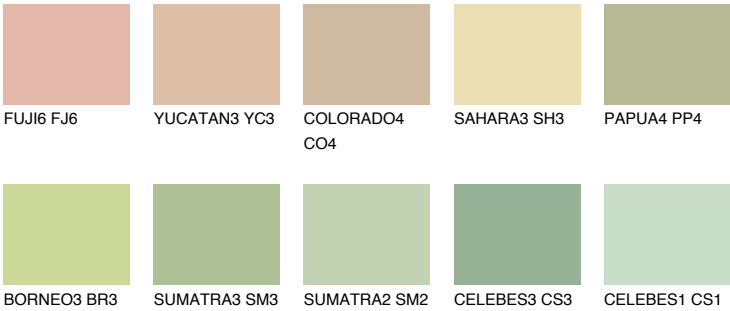

BORNEO1 BR1

67% TSR 64%

Matching colours

COLOURS

INTENSE

For more information on plasters and paints, go to www.ceresit.ee

*The presented colours refer to plasters and paints offered by Ceresit. Due to the use of digital techniques, the presented colours might not represent the original ones, thus they cannot be considered as a reliable colour presentation. We recommend checking the authentic colour samples.