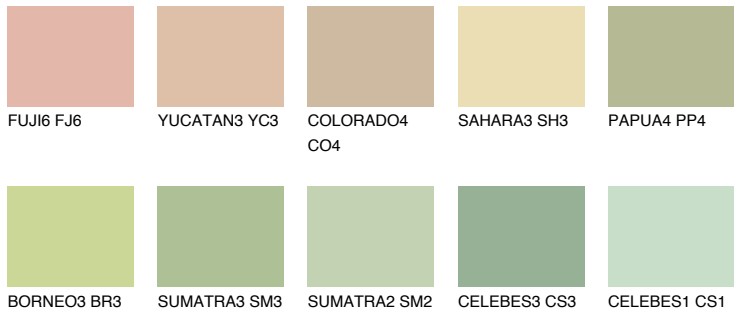

## BORNEO1 BR1

67% **TSR** 64%

### Matching colours

#### COLOURS

#### INTENSE

For more information on plasters and paints, go to [www.ceresit.ee](http://www.ceresit.ee)

\*The presented colours refer to plasters and paints offered by Ceresit. Due to the use of digital techniques, the presented colours might not represent the original ones, thus they cannot be considered as a reliable colour presentation. We recommend checking the authentic colour samples.