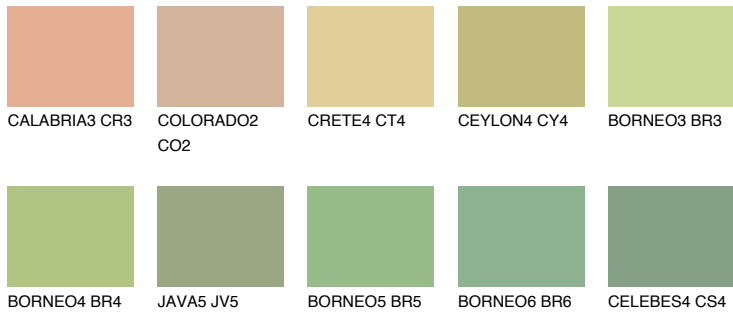

COLOUR DETAILS

BORNEO2 BR2

67% TSR 59%

Matching colours

COLOURS

INTENSE

For more information on plasters and paints, go to www.ceresit.ee

*The presented colours refer to plasters and paints offered by Ceresit. Due to the use of digital techniques, the presented colours might not represent the original ones, thus they cannot be considered as a reliable colour presentation. We recommend checking the authentic colour samples.