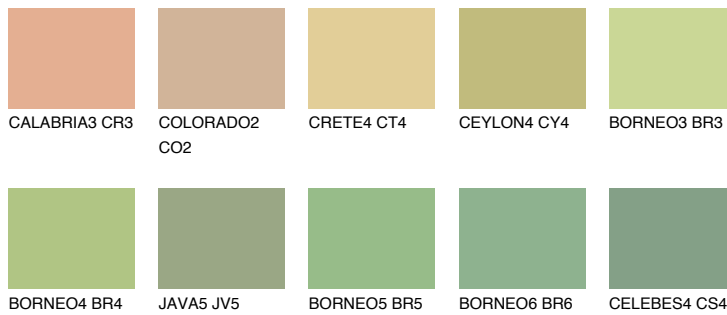

COLOUR DETAILS

BORNEO2 BR2

67% TSR 59%

Matching colours

COLOURS

INTENSE

For more information on plasters and paints, go to www.ceresit.ee

*The presented colours refer to plasters and paints offered by Ceresit. Due to the use of digital techniques, the presented colours might not represent the original ones, thus they cannot be considered as a reliable colour presentation. We recommend checking the authentic colour samples.