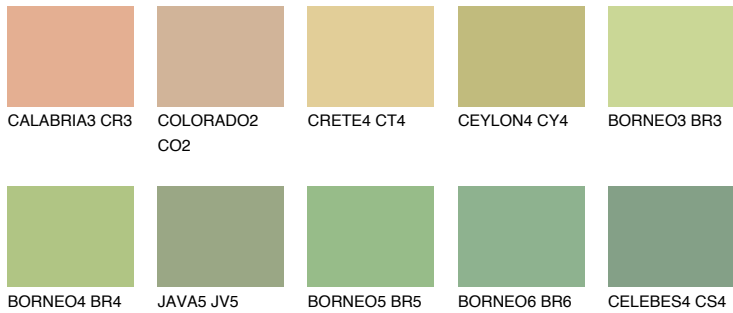

# COLOUR DETAILS

## BORNEO2 BR2

67% TSR 59%

### Matching colours

#### COLOURS