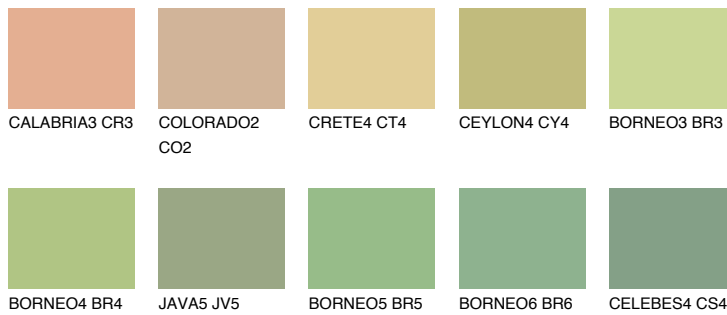

# COLOUR DETAILS

## BORNEO2 BR2

67% TSR 59%

### Matching colours

#### COLOURS