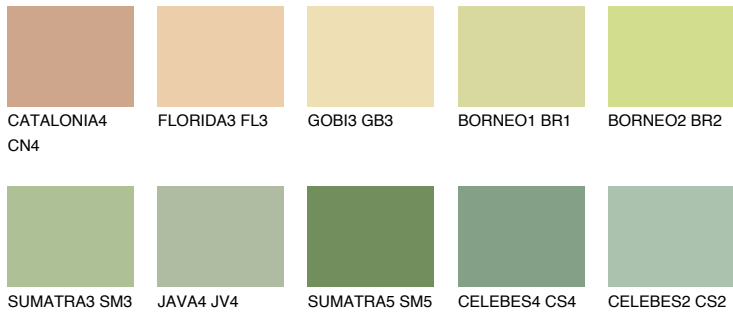

COLOUR DETAILS

BORNEO3 BR3

64% TSR 56%

Matching colours

COLOURS

INTENSE

For more information on plasters and paints, go to www.ceresit.ee

*The presented colours refer to plasters and paints offered by Ceresit. Due to the use of digital techniques, the presented colours might not represent the original ones, thus they cannot be considered as a reliable colour presentation. We recommend checking the authentic colour samples.