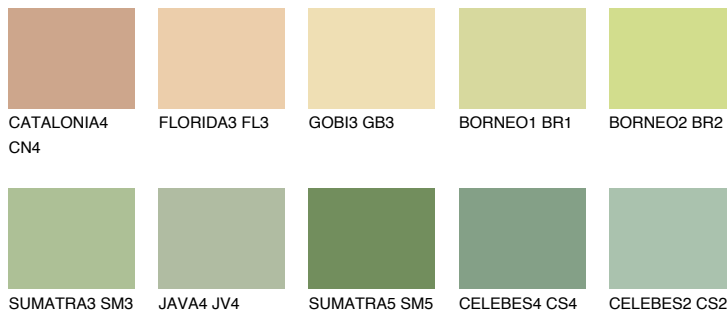

COLOUR DETAILS

BORNEO3 BR3

64% TSR 56%

Matching colours

COLOURS

INTENSE

For more information on plasters and paints, go to www.ceresit.ee

*The presented colours refer to plasters and paints offered by Ceresit. Due to the use of digital techniques, the presented colours might not represent the original ones, thus they cannot be considered as a reliable colour presentation. We recommend checking the authentic colour samples.