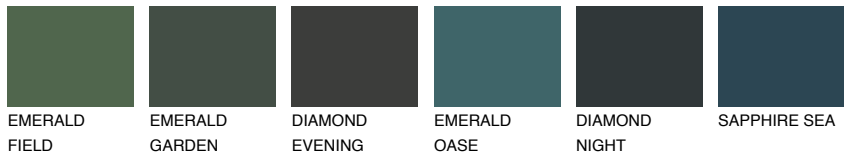

COLOUR DETAILS

BORNEO3 BR3

64% TSR 56%

Matching colours

COLOURS

INTENSE

For more information on plasters and paints, go to www.ceresit.ee

*The presented colours refer to plasters and paints offered by Ceresit. Due to the use of digital techniques, the presented colours might not represent the original ones, thus they cannot be considered as a reliable colour presentation. We recommend checking the authentic colour samples.