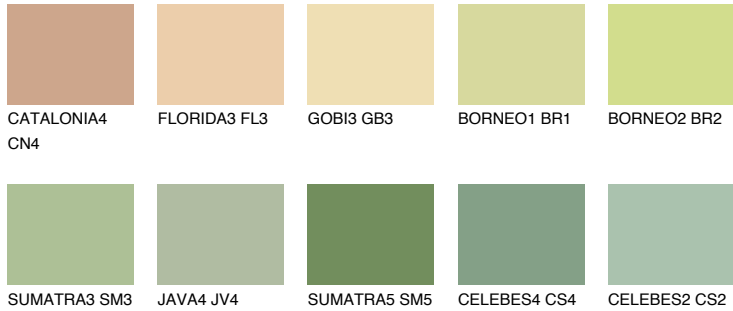

COLOUR DETAILS

BORNEO3 BR3

64% TSR 56%

Matching colours

COLOURS

INTENSE

For more information on plasters and paints, go to www.ceresit.ee

*The presented colours refer to plasters and paints offered by Ceresit. Due to the use of digital techniques, the presented colours might not represent the original ones, thus they cannot be considered as a reliable colour presentation. We recommend checking the authentic colour samples.