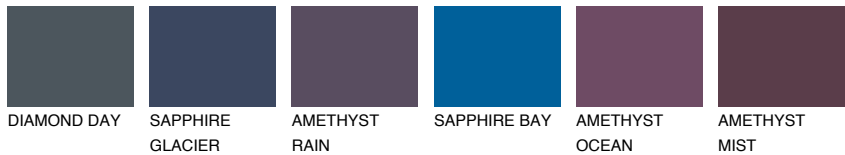

COLOUR DETAILS

ALASKA1 AL1

66% TSR 65%

Matching colours

COLOURS

INTENSE

For more information on plasters and paints, go to www.ceresit.ee

*The presented colours refer to plasters and paints offered by Ceresit. Due to the use of digital techniques, the presented colours might not represent the original ones, thus they cannot be considered as a reliable colour presentation. We recommend checking the authentic colour samples.