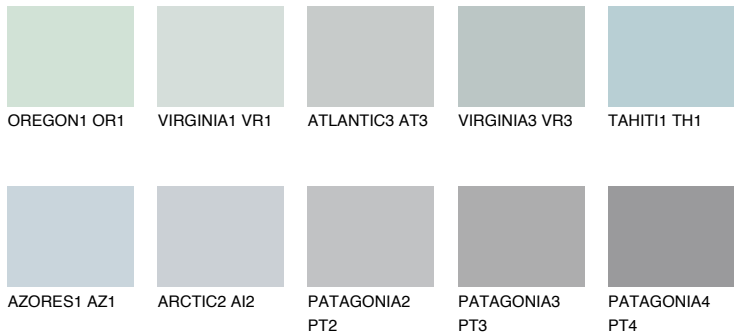

COLOUR DETAILS

ALASKA1 AL1

66% TSR 65%

Matching colours

COLOURS

INTENSE

For more information on plasters and paints, go to www.ceresit.ee

*The presented colours refer to plasters and paints offered by Ceresit. Due to the use of digital techniques, the presented colours might not represent the original ones, thus they cannot be considered as a reliable colour presentation. We recommend checking the authentic colour samples.