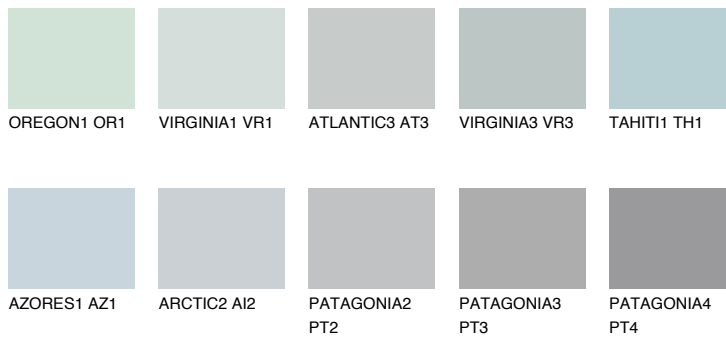

COLOUR DETAILS

ALASKA1 AL1

66% **TSR** 65%

Matching colours

COLOURS

INTENSE

For more information on plasters and paints, go to www.ceresit.ee

*The presented colours refer to plasters and paints offered by Ceresit. Due to the use of digital techniques, the presented colours might not represent the original ones, thus they cannot be considered as a reliable colour presentation. We recommend checking the authentic colour samples.