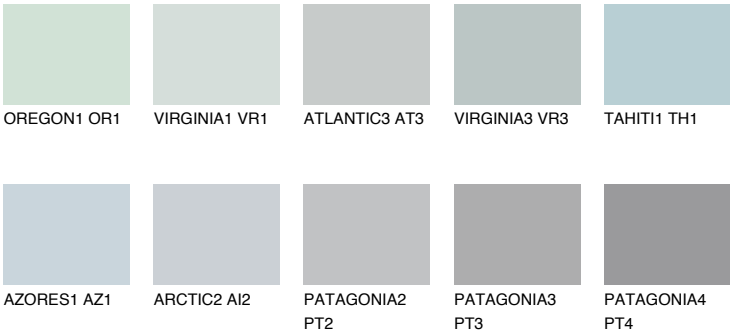

ALASKA1 AL1

66% **TSR** 65%

Matching colours

COLOURS

INTENSE

For more information on plasters and paints, go to www.ceresit.ee

*The presented colours refer to plasters and paints offered by Ceresit. Due to the use of digital techniques, the presented colours might not represent the original ones, thus they cannot be considered as a reliable colour presentation. We recommend checking the authentic colour samples.