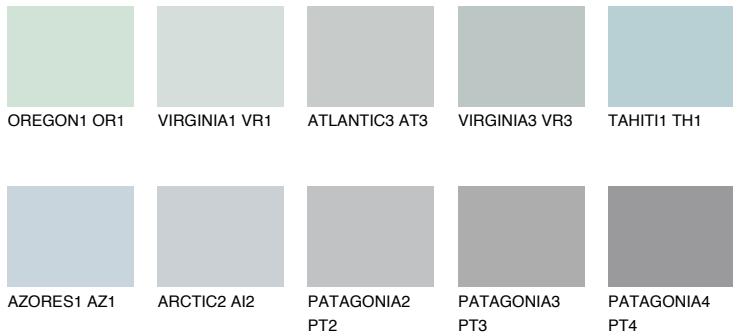

COLOUR DETAILS

ALASKA1 AL1

66% TSR 65%

Matching colours

COLOURS

INTENSE

For more information on plasters and paints, go to www.ceresit.ee

*The presented colours refer to plasters and paints offered by Ceresit. Due to the use of digital techniques, the presented colours might not represent the original ones, thus they cannot be considered as a reliable colour presentation. We recommend checking the authentic colour samples.