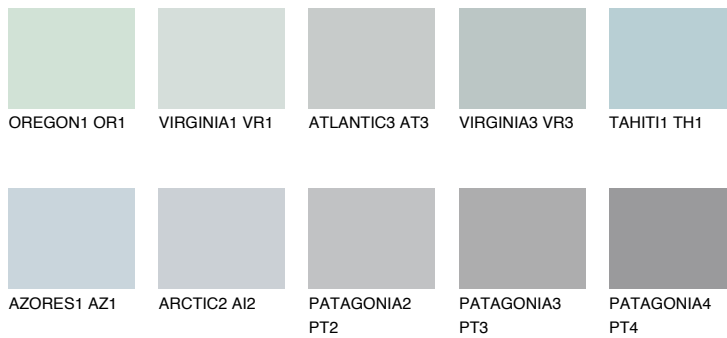

COLOUR DETAILS

ALASKA1 AL1

66% TSR 65%

Matching colours

COLOURS

INTENSE

For more information on plasters and paints, go to www.ceresit.ee

*The presented colours refer to plasters and paints offered by Ceresit. Due to the use of digital techniques, the presented colours might not represent the original ones, thus they cannot be considered as a reliable colour presentation. We recommend checking the authentic colour samples.