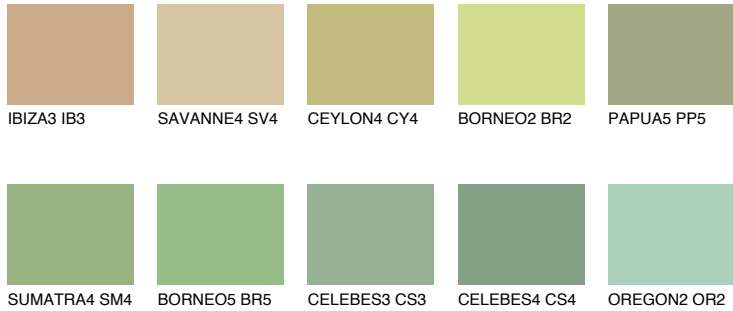

COLOUR DETAILS

BORNEO4 BR4

51% TSR 43%

Matching colours

COLOURS

INTENSE

For more information on plasters and paints, go to www.ceresit.ee

*The presented colours refer to plasters and paints offered by Ceresit. Due to the use of digital techniques, the presented colours might not represent the original ones, thus they cannot be considered as a reliable colour presentation. We recommend checking the authentic colour samples.