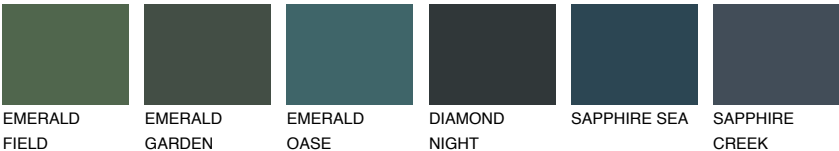

BORNEO4 BR4

51% TSR 43%

Matching colours

COLOURS

INTENSE

For more information on plasters and paints, go to www.ceresit.ee

*The presented colours refer to plasters and paints offered by Ceresit. Due to the use of digital techniques, the presented colours might not represent the original ones, thus they cannot be considered as a reliable colour presentation. We recommend checking the authentic colour samples.