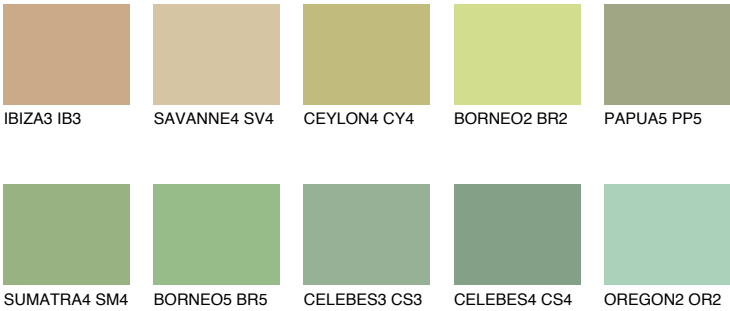

# COLOUR DETAILS

## BORNEO4 BR4

51% TSR 43%

### Matching colours

#### COLOURS