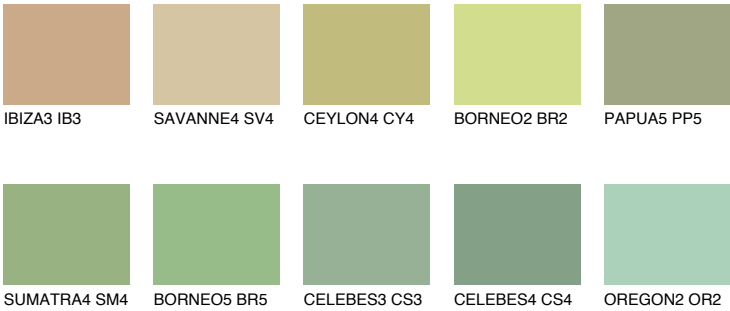

BORNEO4 BR4

51% TSR 43%

Matching colours

COLOURS

INTENSE

For more information on plasters and paints, go to www.ceresit.ee

*The presented colours refer to plasters and paints offered by Ceresit. Due to the use of digital techniques, the presented colours might not represent the original ones, thus they cannot be considered as a reliable colour presentation. We recommend checking the authentic colour samples.