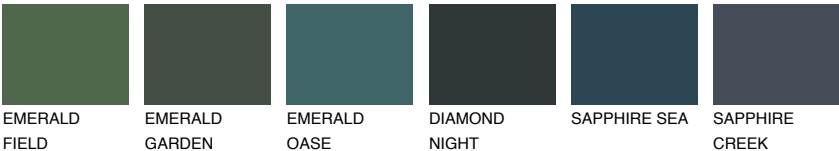

COLOUR DETAILS

BORNEO4 BR4

51% TSR 43%

Matching colours

COLOURS

INTENSE

For more information on plasters and paints, go to www.ceresit.ee

*The presented colours refer to plasters and paints offered by Ceresit. Due to the use of digital techniques, the presented colours might not represent the original ones, thus they cannot be considered as a reliable colour presentation. We recommend checking the authentic colour samples.