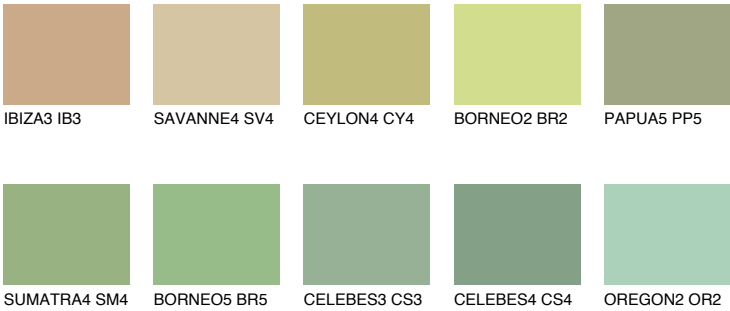

## BORNEO4 BR4

51% TSR 43%

### Matching colours

#### COLOURS

#### INTENSE

For more information on plasters and paints, go to [www.ceresit.ee](http://www.ceresit.ee)

\*The presented colours refer to plasters and paints offered by Ceresit. Due to the use of digital techniques, the presented colours might not represent the original ones, thus they cannot be considered as a reliable colour presentation. We recommend checking the authentic colour samples.