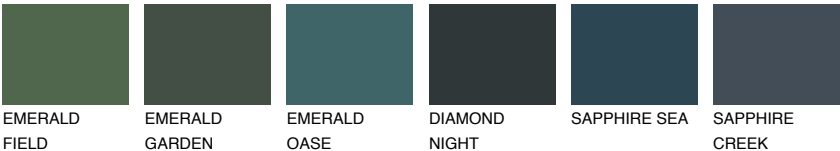

BORNEO4 BR4

51% TSR 43%

Matching colours

COLOURS

INTENSE

For more information on plasters and paints, go to www.ceresit.ee

*The presented colours refer to plasters and paints offered by Ceresit. Due to the use of digital techniques, the presented colours might not represent the original ones, thus they cannot be considered as a reliable colour presentation. We recommend checking the authentic colour samples.